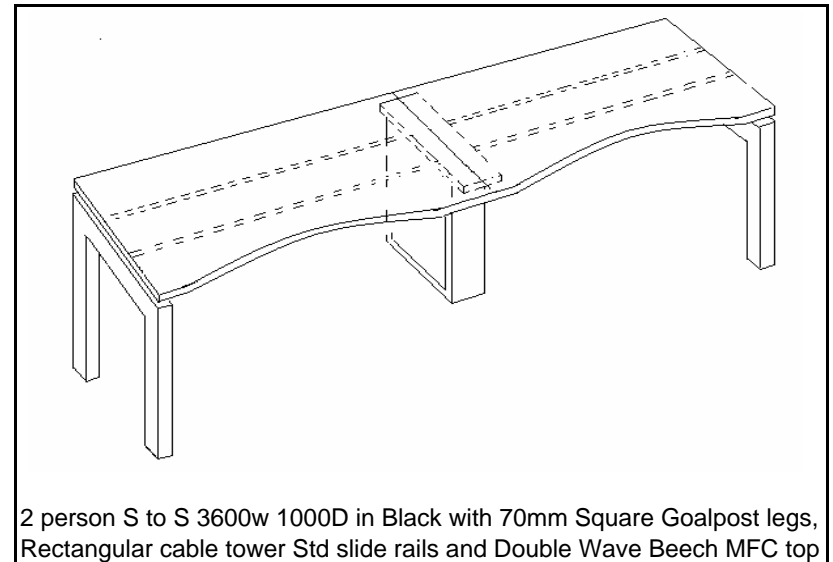

2 person S to S 3600w 1000D in Black with 70mm Square Goalpost legs, Rectangular cable tower Std slide rails and Double Wave Beech MFC top

The above requires 1 off JBS1010X18BLSG07S
1 off JBEG800X1800BLSRCT
2 off JTOP1010X18BEM   2
off JSLIDERAILSET