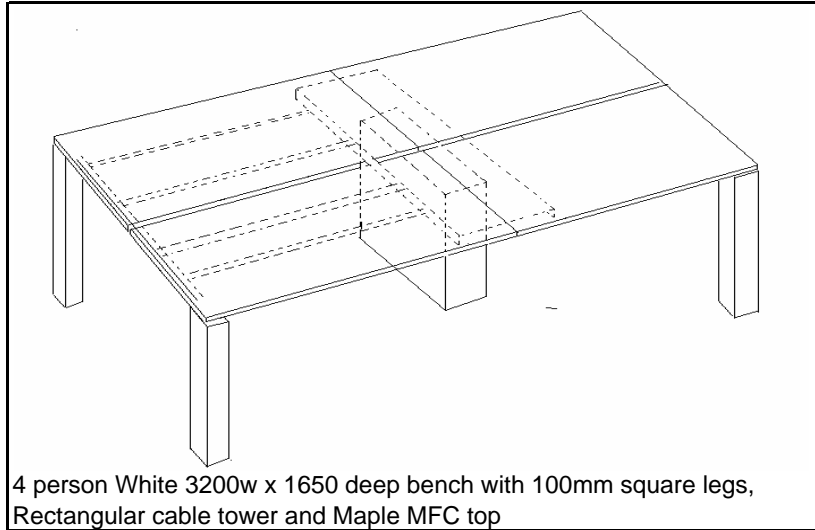

Typical examples of various configurations

4 person White 3200w x 1650 deep bench with 100mm square legs, Rectangular cable tower and Maple MFC top

The above requires: 1 off JBD1616X16JWSS10S
1 off JBES1650X16JWSRCT
4 off JTOP0808x16MAM