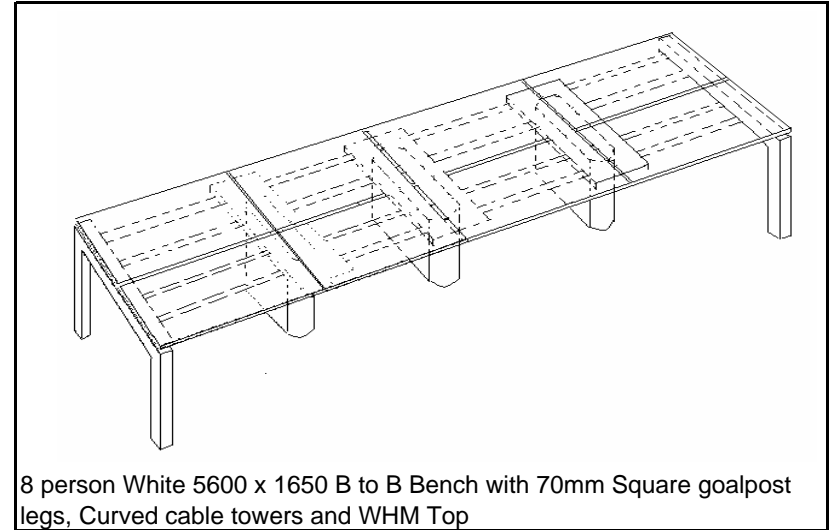

8 person White 5600 x 1650 B to B Bench with 70mm Square goalpost legs, Curved cable towers and WHM Top

The above requires: 1 off JBD1616X14JWSG07S
3 off JBEG1650X14JWSCCT
8 off JTOP0808X14WHM