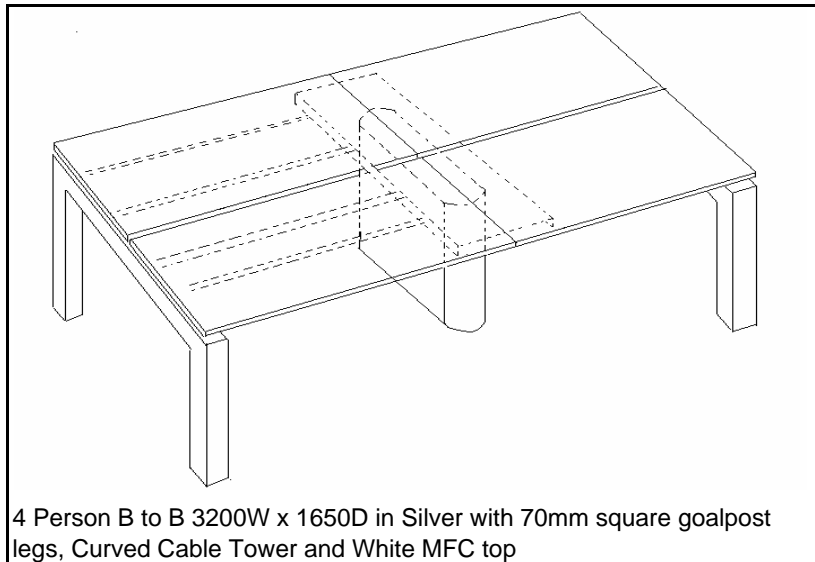

4 Person B to B 3200W x 1650D in Silver with 70mm square goalpost legs, Curved Cable Tower and White MFC top

The above requires: 1 off JBD1616X16JOSG07S
1 off JBEG1650X16JOSCCT
4 off JTOP0808X16WHM