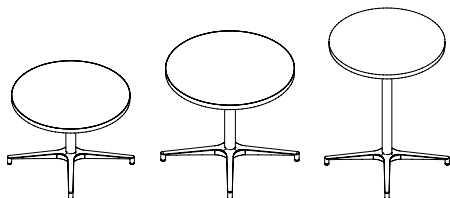

## mimmo table datasheet

### Extent of Range

Mimmo coffee table with square or circular top. Available in 3 heights: 425mm, 525mm or 775mm.

### Features

**Type:** Standalone table.

**Frame:** 5mm thick steel base plate.

**Base:** Polished aluminium flat 4-star base with feet levellers.

**Top:** Square or circular 25mm MFC top with 2mm ABS edge in a large range of colours.

### Dimensions

**Heights:** 425mm, 525mm or 775mm.

**Widths/ Diameters:** 600mm or 800mm.

**Top Shape:** Square or Circular.