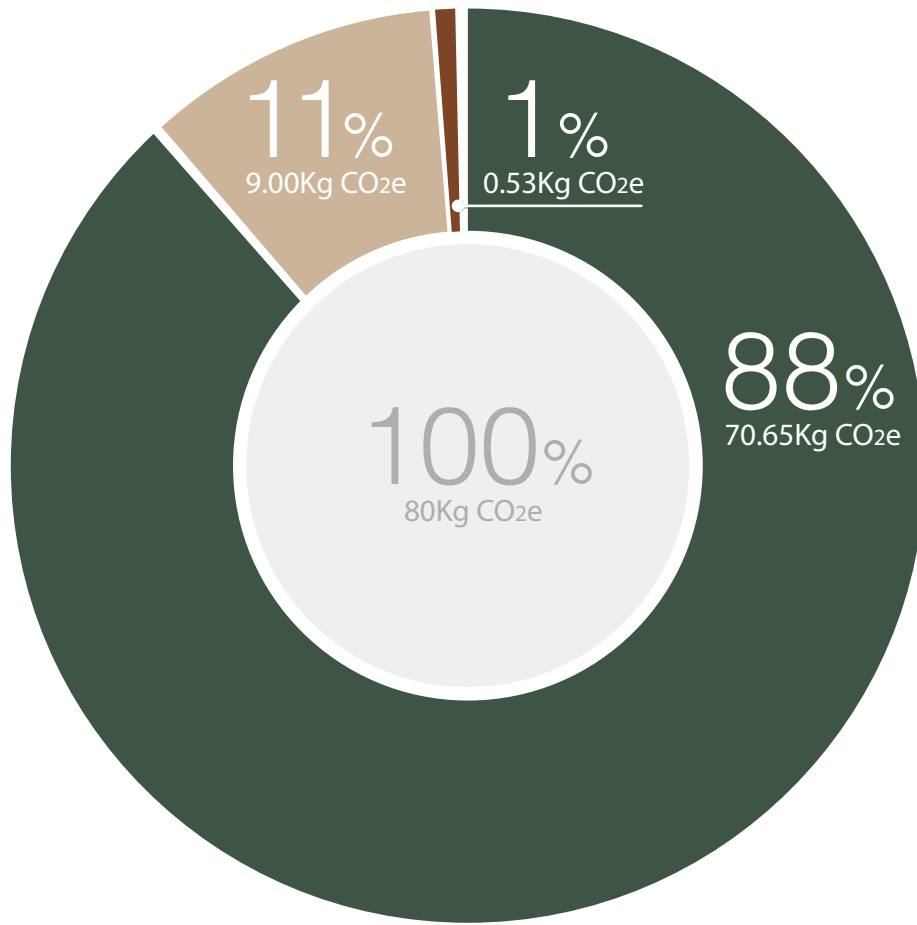

Product Carbon Footprint

Our carbon footprint data is based on a life cycle assessment on a 1400mm x 800mm Pico Desk. Product weight: 46.8kg. Information extracted from report 'Product Carbon Footprint and Environmental Impact Assessments' prepared by Eco3, 2017.

Carbon Footprint: 80Kg CO₂e.

- Supply Chain Transport
- Materials & Sub Assemblies
- In-House Processing

Product Environmental Certification

Product Recyclable Content

Recyclable Content: 99.93%

Recycled Content: 57.57%

Based on a 1400mm x 1650mm Pico desk with goalpost legs.