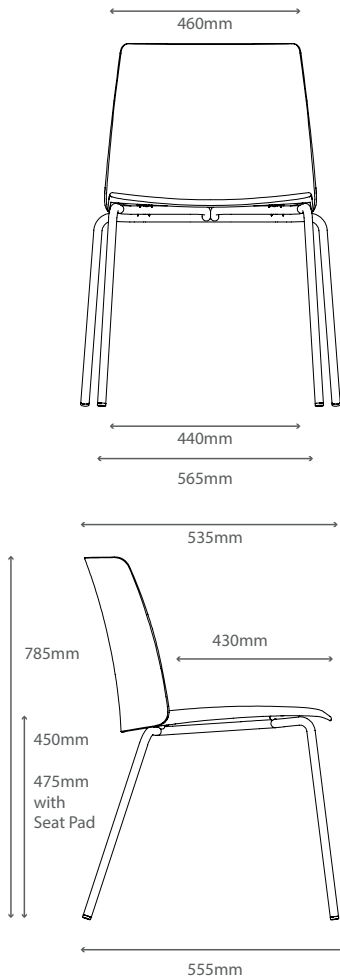

Seat: Polypropylene seat in a range of colours with optional 25mm thick foam seat pad upholstered in a wide range of range of fabrics.

Frame: 4 leg frame finished in RAL epoxy paint. Black glides.

Stacking: Stacks 4 freestanding and 6 on a trolley.

Dimensions

Overall width: 565mm
Back width: 460mm
Seat width: 440mm
Height: 785mm
Seat height: 450mm/ 475mm
Depth: 555mm
Seat depth: 430mm

Materials

Base Material: PPGF - 100% virgin material. 100% recyclability.