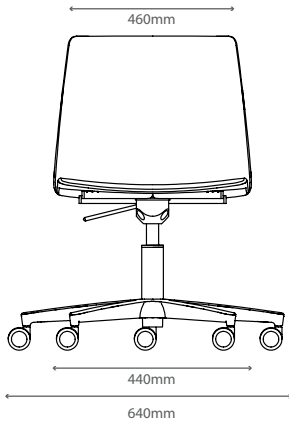

## Dimensions

Overall width: 640mm

Seat width: 460mm

Height: 730mm - 855mm

Seat height: 385mm - 510mm

Depth: 640mm

Seat depth: 430mm

---