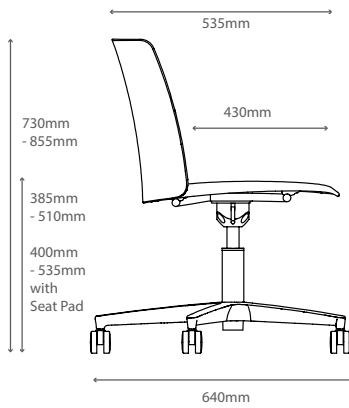

**Frame:** 640mm polished aluminium base with Chrome gas lift. Non-locking 50mm castors.

---

## Dimensions

Overall width: 640mm

Seat width: 460mm

Height: 730mm - 855mm

Seat height: 385mm - 510mm

Depth: 640mm

Seat depth: 430mm

---