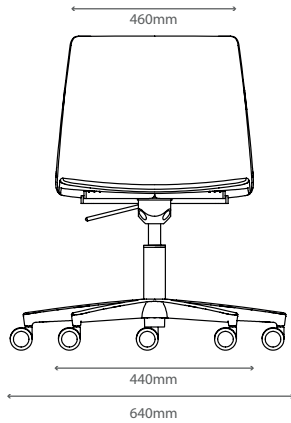

Seat: Polypropylene seat in a range of colours with optional 25mm thick foam seat pad upholstered in a wide range of range of fabrics.

Frame: 640mm polished aluminium base with Chrome gas lift. Non-locking 50mm castors.

Environmental Manufacturing

Recycled Content: 31.75%

Recyclable Content: 100%

Dimensions

Overall width: 640mm

Seat width: 460mm

Height: 730mm - 855mm

Seat height: 385mm - 510mm

Depth: 640mm

Seat depth: 430mm

Materials

Base Material: PPGF - 100% virgin material. 100% recyclability.

Shell: PP - 100% virgin material. 100% recyclability.

Seat panel and Cap for Frame: PP - 100% recycled materials. 100% recyclability.