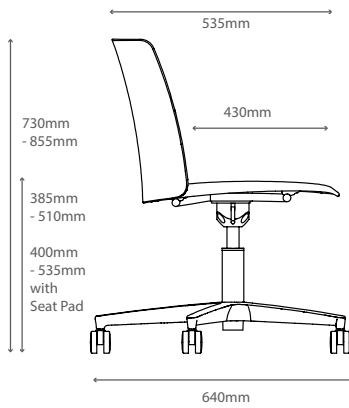

Seat: Polypropylene seat in a range of colours with optional 25mm thick foam seat pad upholstered in a wide range of range of fabrics.

Frame: 640mm polished aluminium base with Chrome gas lift. Non-locking 50mm castors.

Environmental Manufacturing

Recycled Content: 31.75%

Recyclable Content: 100%

Dimensions

Overall width: 640mm

Seat width: 460mm

Height: 730mm - 855mm

Seat height: 385mm - 510mm

Depth: 640mm

Seat depth: 430mm

Materials

Base Material: PPGF - 100% virgin material. 100% recyclability.

Shell: PP - 100% virgin material. 100% recyclability.

Seat panel and Cap for Frame: PP - 100% recycled materials. 100% recyclability.