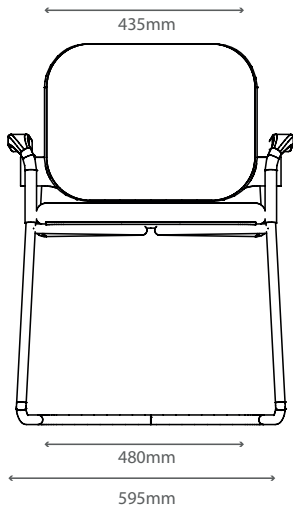

## Dimensions

Overall Width Without Arms: 545mm

Overall Width With Arms: 595mm

Overall Depth: 570mm

Overall Height: 830mm

Seat Height: 500mm

Seat Width: 480mm

Seat Depth: 490mm

Back Width: 435mm

Overall Arm Height: 640mm

Arm Height from Seat: 140mm

---