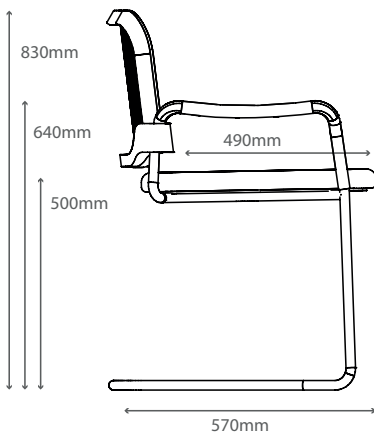

## Dimensions

Overall Width Without Arms: 545mm

Overall Width With Arms: 595mm

Overall Depth: 570mm

Overall Height: 830mm

Seat Height: 500mm

Seat Width: 480mm

Seat Depth: 490mm

Back Width: 435mm

Overall Arm Height: 640mm

Arm Height from Seat: 140mm

---