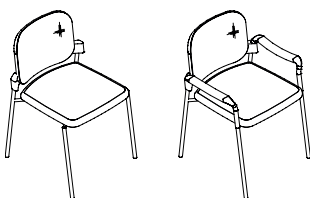

equity visitor chair /mesh back datasheet

Extent of Range

Equity is a versatile meeting and visitor chair with 3 back options, black or chrome 4 legs and a choice of laptop table

Delivery

This range is delivered pre-assembled by the Flexiform installation team, wrapped for protection.

Seat: FSC timber and nylon core with Combustion Modified High Resilience (CMHR) foam. Waterfall seat for comfort.

Base: 4 legged steel base with foot inserts suitable for all surfaces. Black or chrome finish.

Manufactured to ISO 9001, ISO 14001 & ISO 18001.

Product Environmental Certification

Dimensions

Overall Width Without Arms: 545mm

Overall Width With Arms: 595mm

Overall Depth: 570mm

Overall Height: 830mm

Seat Height: 500mm

Seat Width: 480mm

Seat Depth: 490mm

Back Width: 435mm

Overall Arm Height: 640mm

Arm Height from Seat: 140mm

Materials

Polypropylene: Light weight plastic with ability to be moulded and shaped to an ergonomic seat. Tough material to withstand everyday use.