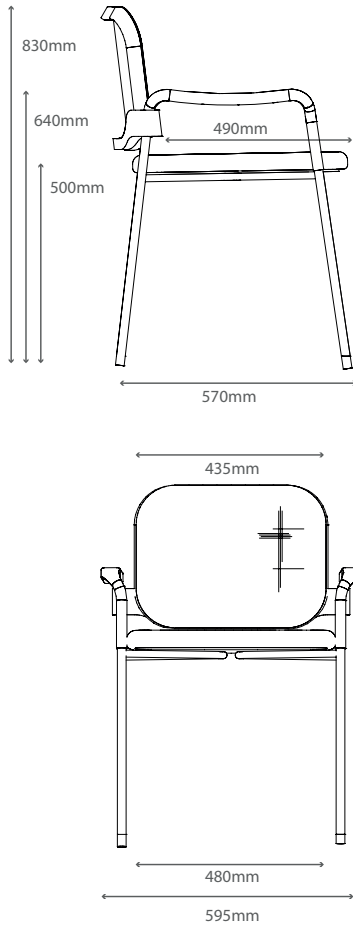

Manufactured to ISO 9001, ISO 14001 & ISO 18001.

Product Environmental Certification

Dimensions

Overall Width Without Arms: 545mm

Overall Width With Arms: 595mm

Overall Depth: 570mm

Overall Height: 830mm

Seat Height: 500mm

Seat Width: 480mm

Seat Depth: 490mm

Back Width: 435mm

Overall Arm Height: 640mm

Arm Height from Seat: 140mm

Materials

Polypropylene: Light weight plastic with ability to be moulded and shaped to an ergonomic seat. Tough material to withstand everyday use.