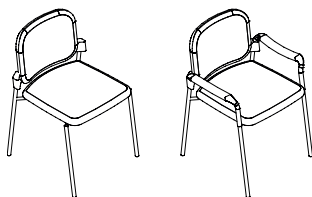

## equity visitor chair /upholstered back datasheet

---

### Extent of Range

Equity is a versatile meeting and visitor chair with 3 back options: black or chrome, 4 legs and an optional writing tablet.

---

**Base:** 4 legged steel base with foot inserts suitable for all surfaces. Black or chrome finish.

**Optional Arms:** Plastic fixed twin arm in black with option for writing tablet.

---

### Dimensions

Overall Width Without Arms: 545mm  
Overall Width With Arms: 595mm  
Overall Depth: 570mm  
Overall Height: 830mm  
Seat Height: 500mm  
Seat Width: 480mm  
Seat Depth: 490mm  
Back Width: 435mm  
Overall Arm Height: 640mm  
Arm Height from Seat: 140mm