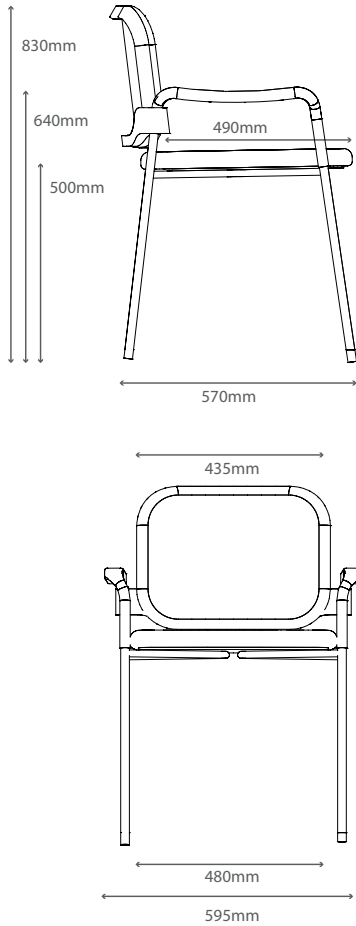

### Dimensions

Overall Width Without Arms: 545mm  
Overall Width With Arms: 595mm  
Overall Depth: 570mm  
Overall Height: 830mm  
Seat Height: 500mm  
Seat Width: 480mm  
Seat Depth: 490mm  
Back Width: 435mm  
Overall Arm Height: 640mm  
Arm Height from Seat: 140mm

**Steel Legs:** 20mm steel tube legs and cross underseat beams for strength.

---