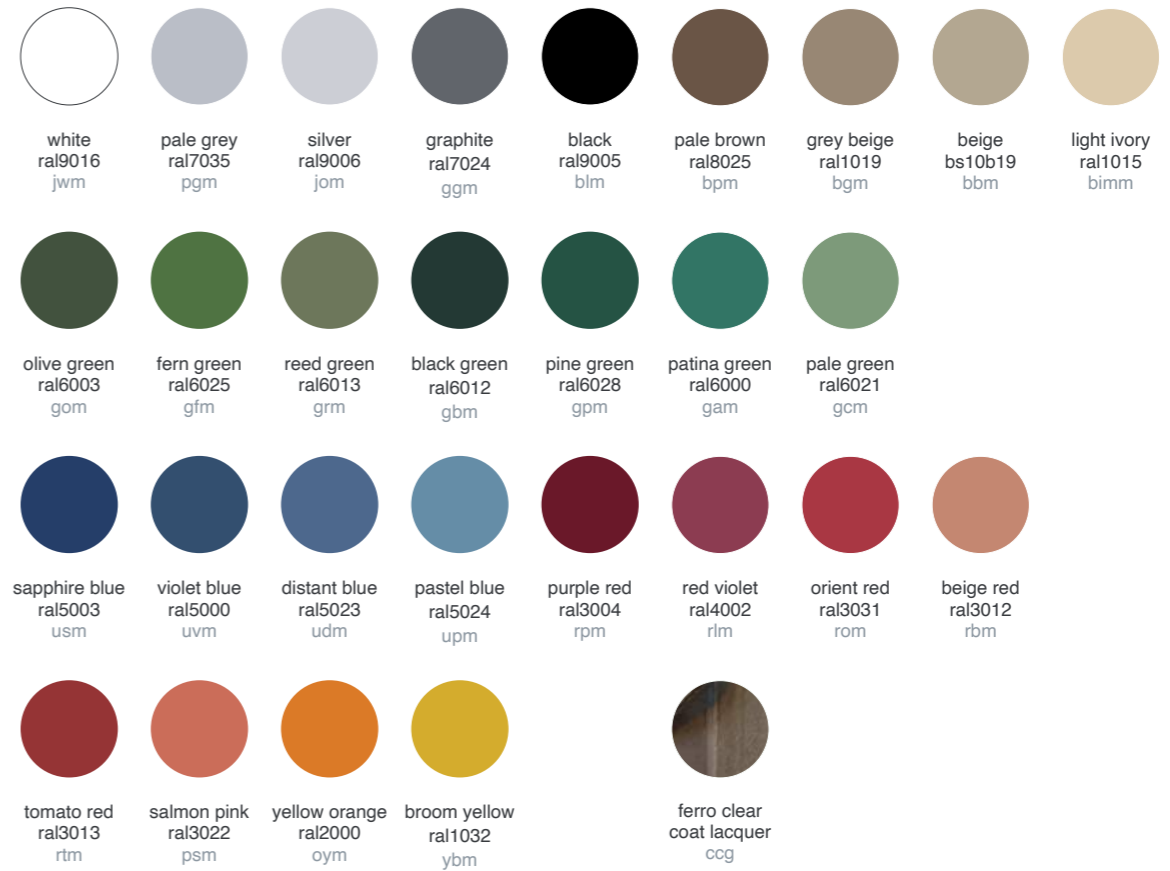

steel

STANDARD STEEL PAINT FINISHES, MATT FINISH

All our paints and paint processes are rigorously tested to ensure the highest quality paint quality including indentation test, cross cut & adhesion test and bend test. All paint is applied at a minimum thickness of 35 microns.