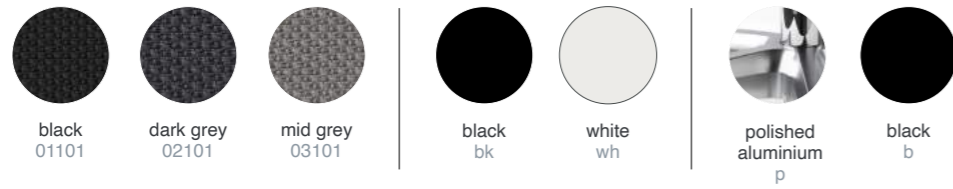

chairs

ACTUALIZE & EQUITY TASK CHAIR RANGE (MESH/ FRAME/ BASE)