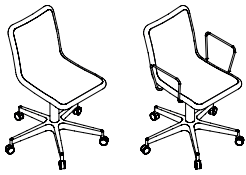

## miss chair /5 star base datasheet

### Extent of Range

Miss chair with a choice of frame styles including chrome skid base, 4 and 5 star polished bases and an oak base.

### Features

**Type:** Standalone meeting/ breakout/ seminar/ work chair.

**Frame:** FSC plywood Core with 50mm Moulded CMHR foam.

**Base:** Polished aluminium 5 star base with 50mm hard castors. Height adjustable with 60mm of adjustment. 360 degree swivel mechanism.

### Dimensions

Overall Width With Arms: 697mm  
Overall Depth: 663mm  
Overall Height: 810mm - 910mm  
Seat Height: 420mm - 520mm  
Seat Width: 450mm  
Seat Depth: 400mm  
Back Width: 400mm  
Back Height: 410mm  
Arm Height: 660mm  
Arm Length: 235mm