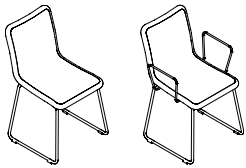

## miss chair /skid frame datasheet

### Extent of Range

Miss chair with a choice of frame styles including chrome skid base, 4 and 5 star polished bases and an oak base.

### Dimensions

Overall Width Without Arms: 470mm  
Overall Width With Arms: 520mm  
Overall Depth: 540mm  
Overall Height: 850mm  
Seat Height: 460mm  
Seat Width: 450mm  
Seat Depth: 400mm  
Back Width: 400mm  
Back Height: 410mm  
Arm Height: 660mm  
Arm Length: 235mm