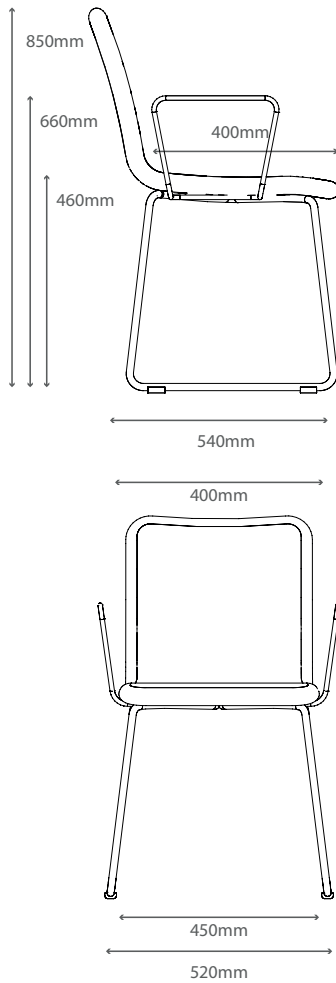

### Features

**Type:** Standalone meeting/ breakout/ seminar/ work chair.

**Frame:** FSC plywood Core with 50mm moulded CMHR foam.

**Legs:** 12mm steel rod skid frame with chrome or black painted finish. Clear glides.

### Dimensions

Overall Width Without Arms: 470mm  
Overall Width With Arms: 520mm  
Overall Depth: 540mm  
Overall Height: 850mm  
Seat Height: 460mm  
Seat Width: 450mm  
Seat Depth: 400mm  
Back Width: 400mm  
Back Height: 410mm  
Arm Height: 660mm  
Arm Length: 235mm