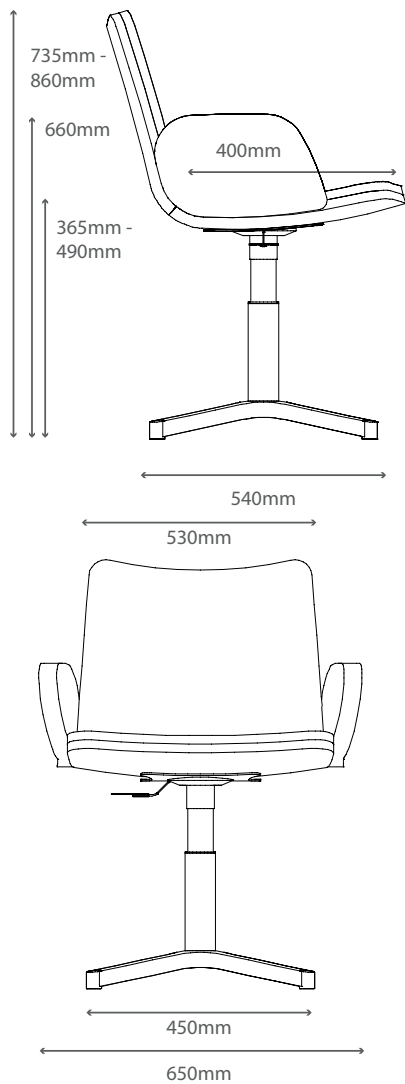

### Features

**Type:** Standalone meeting/ breakout/ seminar/ work chair.

**Frame:** FSC plywood core with 50mm Moulded CMHR foam.

**Base:** Polished aluminium 4 star base with 360 degree swivel mechanism.

### Dimensions

Overall Width Without Arms: 530mm  
Overall Width With Arms: 650mm  
Overall Depth: 540mm  
Overall Height: 735mm - 860mm  
Seat Height: 365mm - 490mm  
Seat Width: 530mm  
Seat Depth: 400mm  
Back Width: 400mm  
Back Height: 410mm  
Arm Height: 660mm  
Arm Length: 235mm