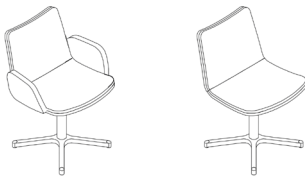

## miss collaborative chair / 4 star base datasheet

---

### Extent of Range

Miss chair with a choice of frame styles including chrome skid base, 4 and 5 star polished bases or an oak base.

---

### Features

**Type:** Standalone meeting/ breakout/ seminar/ work chair.

**Frame:** FSC plywood core with 50mm Moulded CMHR foam.

**Base:** Polished aluminium 4 star base with 360 degree swivel mechanism.

### Dimensions

Overall Width Without Arms: 530mm  
Overall Width With Arms: 650mm  
Overall Depth: 540mm  
Overall Height: 735mm - 860mm  
Seat Height: 365mm - 490mm  
Seat Width: 530mm  
Seat Depth: 400mm  
Back Width: 400mm  
Back Height: 410mm  
Arm Height: 660mm  
Arm Length: 235mm