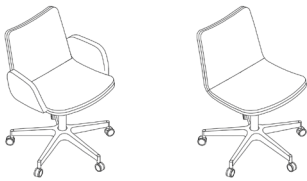

miss collaborative chair /5 star base datasheet

Extent of Range

Miss chair with a choice of frame styles including chrome skid base, 4 and 5 star polished bases and an oak base.

Delivery

This range is delivered pre-assembled by the Flexiform installation team, wrapped for protection.

Product Warranty

10 years subject to our standard T&C's. See the Flexiform Standard Warranty document for more information.

Features

Type: Standalone meeting/ breakout/ seminar/ work chair.

Frame: FSC plywood Core with 50mm Moulded CMHR foam.

Base: Polished aluminium 5 star base with 50mm hard castors. Height adjustable with 60mm of adjustment. 360 degree swivel mechanism.

Optional Arms: Fully upholstered arms. Arms are always 1 fabric to match the seat fabric.