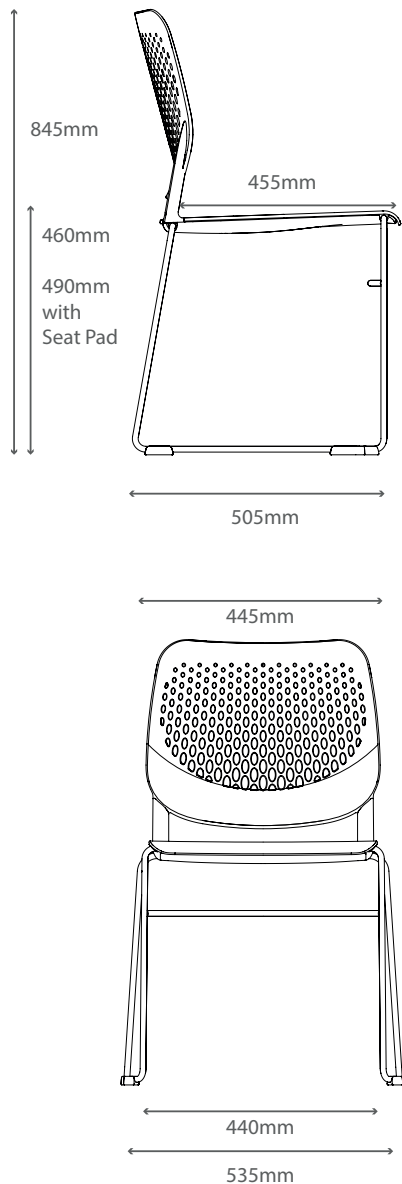

### Dimensions

Overall Width Without Arms: 535mm  
Overall Width With Arms: 580mm  
Overall Depth: 505mm  
Overall Height: 845mm  
Seat Height: 460mm  
Seat Width: 440mm  
Seat Depth: 455mm  
Back Width: 445mm  
Overall Arm Height: 670mm  
Arm Height from Seat: 210mm

### Materials

**Polypropylene:** Light weight plastic moulded and shaped to give an ergonomic seat. The hardwearing material will withstand all elements of everyday use.

**Steel:** 11mm on skid frame finished in chrome or black paint. Trivalent chromium (tri-chrome) plating provides added protection extending the product lifecycle.

### Plastic Finishes

Standard Flexiform finishes.

Black Plastic Seat & Back  
Code: BK

White Plastic Seat & Back  
Code: WH

Cream Plastic Seat & Back  
Code: CM

Dark Red Plastic Seat & Back  
Code: DR

Dark Blue Plastic Seat & Back  
Code: DB