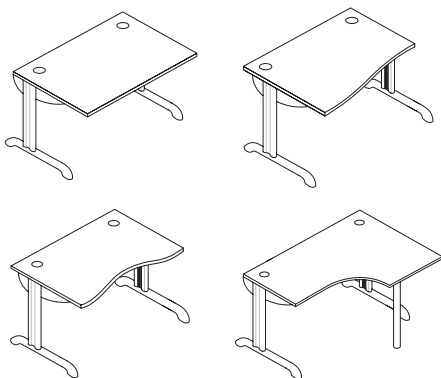

### Extent of Range

Fixed height stand alone desk

---

### Features

**Type:** Single fixed height freestanding desk.

**Frame:** Folded steel modesty panel.

**Legs:** Cantilever leg constructed from tubular steel and folded profiles.

**Tops:** MFC fixed top with porthole to feed cables.

### Dimensions

**Height:** 720mm.

**Widths:** 800mm, 1000mm, 1200mm, 1400mm, 1600mm and 1800mm.

**Depth:** Rectangular top: 800mm, workstation top: 1200mm, single wave top: 1000mm, double wave top: 900mm.