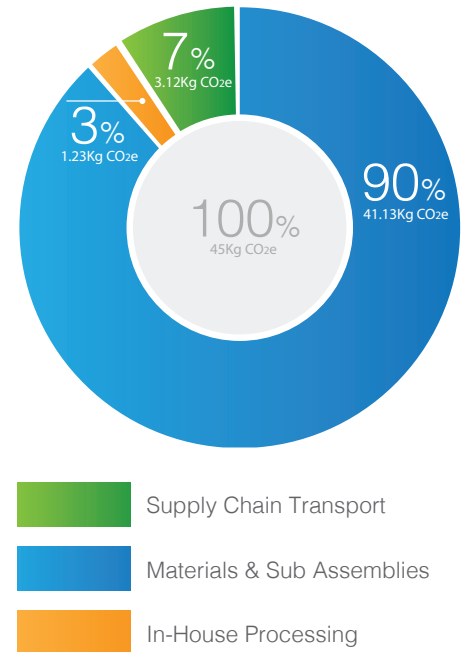

Steel Finishes

Standard Flexiform finishes. Additional colour options available (may incur an upcharge).

	Black. RAL9011 Code: BLS
	Silver. RAL9006 Code: JOS
	Graphite Grey. RAL7024 Code: GGS
	Pale Grey. RAL7035 Code: PGS
	White. RAL9016 Code: JWS
	Arrow Red. RAL3001 Code: ARG
	Carmine Red. RAL3002 Code: CRS
	Deep Orange. RAL2011 Code: ORS
	Zinc Yellow. RAL1018 Code: ZYS
	Fern Green. RAL6018 Code: FGB
	Water Blue. RAL5021 Code: WBS
	Sky Blue. RAL5015 Code: SBB
	Ultramarine Blue. RAL5002 Code: UBS
	Signal Blue. RAL5005 Code: SBS
	Regal Blue. RAL5012. Code: RBS
	Pastel Mauve. RAL4009. Code: PMS
	Pastel Turquoise. RAL6034. Code: PTS
	Tauben Blue. RAL5014. Code: TGS
	Khaki Green. RAL6013. Code: KGS

Product Carbon Footprint

Our carbon footprint data is based on a life cycle assessment on a 1400mm x 800mm Solo desk. Product weight: 34.7kg. Information extracted from report 'Product Carbon Footprint and Environmental Impact Assessments' prepared by Eco3, 2017.

Carbon Footprint: 45Kg CO_{2e}.