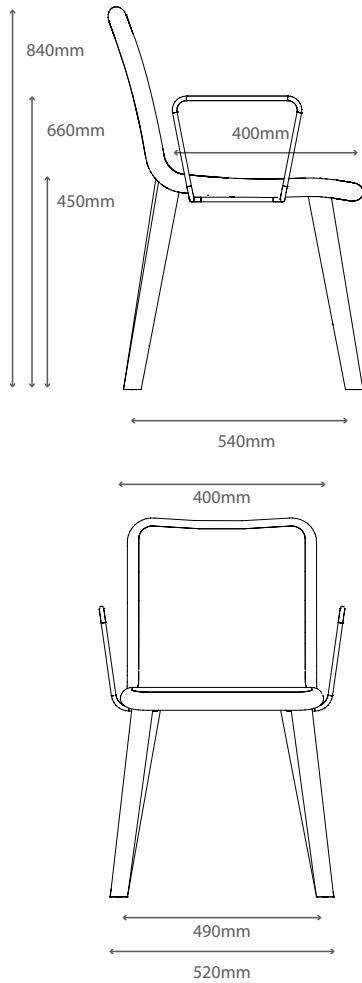

Dimensions

Overall Width Without Arms: 490mm
Overall Width With Arms: 520mm
Overall Depth: 540mm
Overall Height: 840mm
Seat Height: 450mm
Seat Width: 450mm
Seat Depth: 400mm
Back Width: 400mm
Back Height: 410mm
Arm Height: 660mm
Arm Length: 235mm