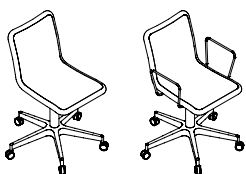

## miss chair /5 star base datasheet

### Extent of Range

Miss chair with a choice of frame styles including chrome skid base, 4 and 5 star polished bases and an oak base.

### Features

**Type:** Standalone meeting/ breakout/ seminar/ work chair.

**Frame:** FSC plywood Core with 50mm Moulded CMHR foam.

**Base:** Polished aluminium 5 star base with 50mm hard castors. Height adjustable with 60mm of adjustment. 360 degree swivel mechanism.

### Dimensions

Overall Width With Arms: 697mm  
Overall Depth: 663mm  
Overall Height: 810mm - 910mm  
Seat Height: 420mm - 520mm  
Seat Width: 450mm  
Seat Depth: 400mm  
Back Width: 400mm  
Back Height: 410mm  
Arm Height: 660mm  
Arm Length: 235mm