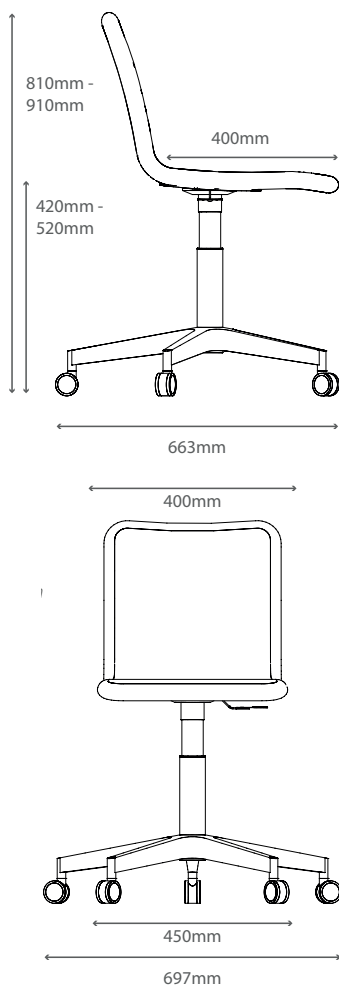

### Features

**Type:** Standalone meeting/ breakout/ seminar/ work chair.

**Frame:** FSC plywood Core with 50mm Moulded CMHR foam.

**Base:** Polished aluminium 5 star base with 50mm hard castors. Height adjustable with 60mm of adjustment. 360 degree swivel mechanism.

### Dimensions

Overall Width With Arms: 697mm  
Overall Depth: 663mm  
Overall Height: 810mm - 910mm  
Seat Height: 420mm - 520mm  
Seat Width: 450mm  
Seat Depth: 400mm  
Back Width: 400mm  
Back Height: 410mm  
Arm Height: 660mm  
Arm Length: 235mm