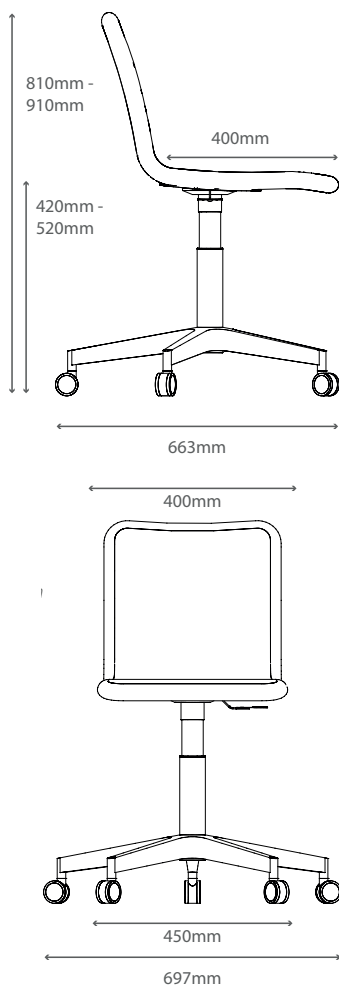

### Features

**Type:** Standalone meeting/ breakout/ seminar/ work chair.

**Frame:** FSC plywood Core with 50mm Moulded CMHR foam.

**Base:** Polished aluminium 5 star base with 50mm hard castors. Height adjustable with 60mm of adjustment. 360 degree swivel mechanism.

### Dimensions

Overall Width With Arms: 697mm  
Overall Depth: 663mm  
Overall Height: 810mm - 910mm  
Seat Height: 420mm - 520mm  
Seat Width: 450mm  
Seat Depth: 400mm  
Back Width: 400mm  
Back Height: 410mm  
Arm Height: 660mm  
Arm Length: 235mm