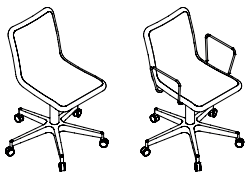

## miss chair /5 star base datasheet

### Extent of Range

Miss chair with a choice of frame styles including chrome skid base, 4 and 5 star polished bases and an oak base.

### Features

**Type:** Standalone meeting/ breakout/ seminar/ work chair.

**Frame:** FSC plywood Core with 50mm Moulded CMHR foam.

**Base:** Polished aluminium 5 star base with 50mm hard castors. Height adjustable with 60mm of adjustment. 360 degree swivel mechanism.

### Dimensions

Overall Width With Arms: 697mm  
Overall Depth: 663mm  
Overall Height: 810mm - 910mm  
Seat Height: 420mm - 520mm  
Seat Width: 450mm  
Seat Depth: 400mm  
Back Width: 400mm  
Back Height: 410mm  
Arm Height: 660mm  
Arm Length: 235mm