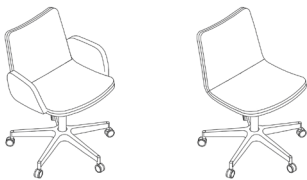

miss collaborative chair /5 star base datasheet

Extent of Range

Miss chair with a choice of frame styles including chrome skid base, 4 and 5 star polished bases and an oak base.

Delivery

This range is delivered pre-assembled by the Flexiform installation team, wrapped for protection.

Product Warranty

10 years subject to our standard T&C's. See the Flexiform Standard Warranty document for more information.

Features

Type: Standalone meeting/ breakout/ seminar/ work chair.

Frame: FSC plywood Core with 50mm Moulded CMHR foam.

Base: Polished aluminium 5 star base with 50mm hard castors. Height adjustable with 60mm of adjustment. 360 degree swivel mechanism.

Optional Arms: Fully upholstered arms. Arms are always 1 fabric to match the seat fabric.