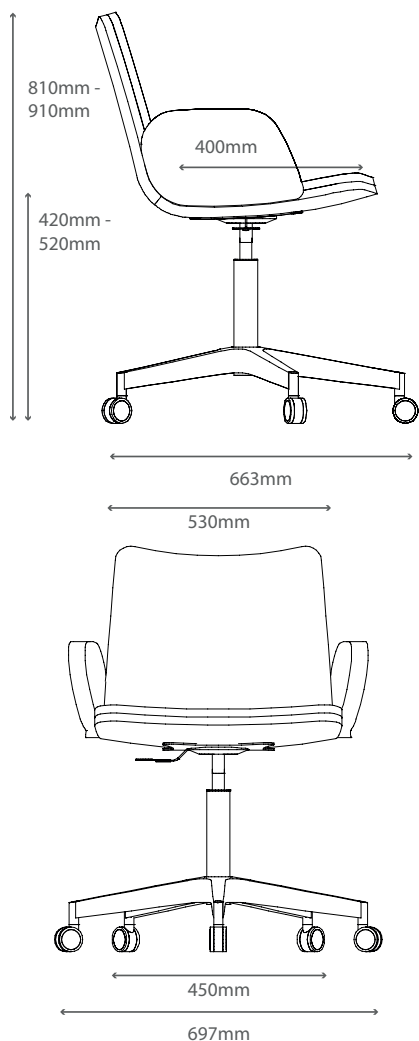

Base: Polished aluminium 5 star base with 50mm hard castors. Height adjustable with 60mm of adjustment. 360 degree swivel mechanism.

Optional Arms: Fully upholstered arms. Arms are always 1 fabric to match the seat fabric.

Product Environmental Certification

Environmental Manufacturing

Chair components manufactured from a blend of recycled materials at a minimum quantity of 30%. Certificate n° 030/2019.

Dimensions

Overall Width With Arms: 697mm
Overall Depth: 663mm
Overall Height: 810mm - 910mm
Seat Height: 420mm - 520mm
Seat Width: 530mm
Seat Depth: 400mm
Back Width: 400mm
Back Height: 410mm
Arm Height: 660mm
Arm Length: 235mm

Materials

Steel: 12mm steel tube finished in chrome. Trivalent chromium (tri-chrome) plating provides added protection extending the product lifecycle.

Aluminium: Strong and lightweight material with ability to be cast to varying shapes. 100% recyclable.