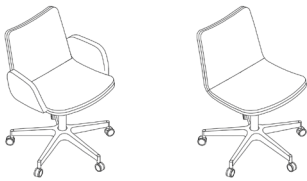

## miss collaborative chair /5 star base datasheet

### Extent of Range

Miss chair with a choice of frame styles including chrome skid base, 4 and 5 star polished bases and an oak base.

### Features

**Type:** Standalone meeting/ breakout/ seminar/ work chair.

**Frame:** FSC plywood Core with 50mm Moulded CMHR foam.

**Base:** Polished aluminium 5 star base with 50mm hard castors. Height adjustable with 60mm of adjustment. 360 degree swivel mechanism.

### Dimensions

Overall Width With Arms: 697mm  
Overall Depth: 663mm  
Overall Height: 810mm - 910mm  
Seat Height: 420mm - 520mm  
Seat Width: 530mm  
Seat Depth: 400mm  
Back Width: 400mm  
Back Height: 410mm  
Arm Height: 660mm  
Arm Length: 235mm