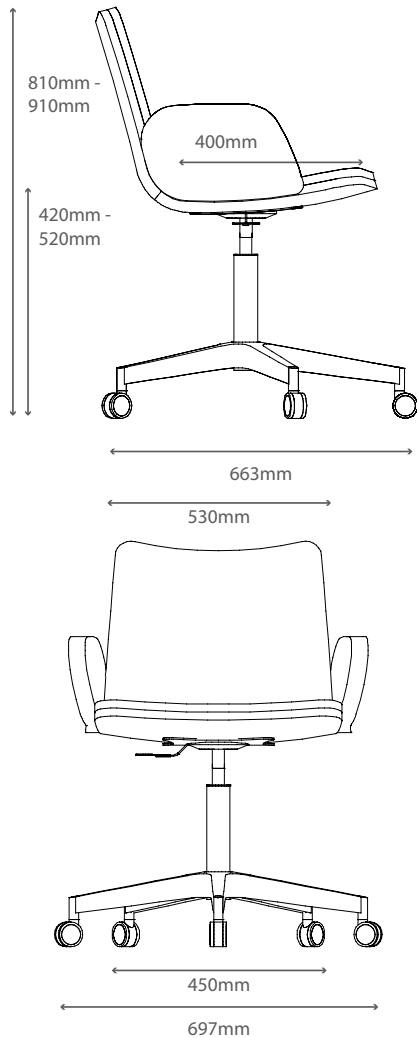

### Features

**Type:** Standalone meeting/ breakout/ seminar/ work chair.

**Frame:** FSC plywood Core with 50mm Moulded CMHR foam.

**Base:** Polished aluminium 5 star base with 50mm hard castors. Height adjustable with 60mm of adjustment. 360 degree swivel mechanism.

### Dimensions

Overall Width With Arms: 697mm  
Overall Depth: 663mm  
Overall Height: 810mm - 910mm  
Seat Height: 420mm - 520mm  
Seat Width: 530mm  
Seat Depth: 400mm  
Back Width: 400mm  
Back Height: 410mm  
Arm Height: 660mm  
Arm Length: 235mm