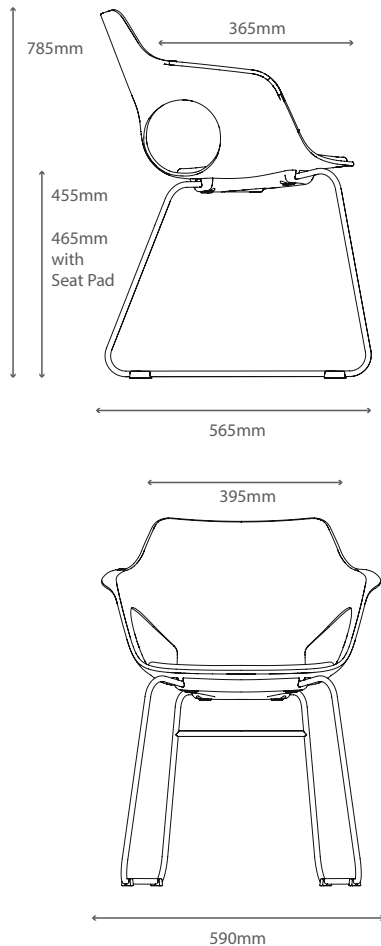

olé mono-shell chair /skid frame datasheet

Extent of Range

Olé chair with a choice of 4 frame styles; 4 leg, skid base, polished aluminium 4 star, and polished aluminium 5 star with castors.

Delivery

This range is delivered pre-assembled by the Flexiform installation team, wrapped for protection.

Frame: 12mm steel rod skid base with clear glides finished in chrome.

Optional Upholstered Seat Pad: 30mm thick CMHR foam core with fabric upholstery in various fabrics with Velcro fastening.

Product Certification

Chair components manufactured from a blend of recycled materials at a minimum quantity of 30%. Certificate n° 030/2019.

Any rejected plastic production waste is 100% recycled.

flexiform

Dimensions

Overall Width: 590mm
Overall Depth: 565mm
Overall Height: 785mm
Seat Height: 455mm
Seat Width: 395mm
Seat Depth: 365mm
Back Width: 395mm

Materials

Polypropylene: Lightweight plastic moulded and shaped to give an ergonomic seat. The hardwearing material will withstand all elements of everyday use.

Steel: 12mm steel tube finished in chrome. Trivalent chromium (tri-chrome) plating provides added protection extending the product lifecycle.