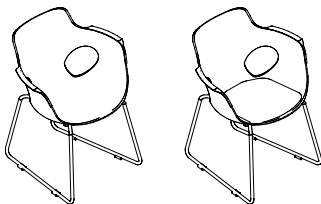

olé mono-shell chair /skid frame datasheet

Extent of Range

Olé chair with a choice of 4 frame styles; 4 leg, skid base, polished aluminium 4 star, and polished aluminium 5 star with castors.

Delivery

This range is delivered pre-assembled by the Flexiform installation team, wrapped for protection.

Frame: 12mm steel rod skid base with clear glides finished in chrome.

Optional Upholstered Seat Pad: 30mm thick CMHR foam core with fabric upholstery in various fabrics with Velcro fastening.

Product Certification

Chair components manufactured from a blend of recycled materials at a minimum quantity of 30%. Certificate n° 030/2019.

Any rejected plastic production waste is 100% recycled.

flexiform

Dimensions

Overall Width: 590mm
Overall Depth: 565mm
Overall Height: 785mm
Seat Height: 455mm
Seat Width: 395mm
Seat Depth: 365mm
Back Width: 395mm

Materials

Polypropylene: Lightweight plastic moulded and shaped to give an ergonomic seat. The hardwearing material will withstand all elements of everyday use.

Steel: 12mm steel tube finished in chrome. Trivalent chromium (tri-chrome) plating provides added protection extending the product lifecycle.