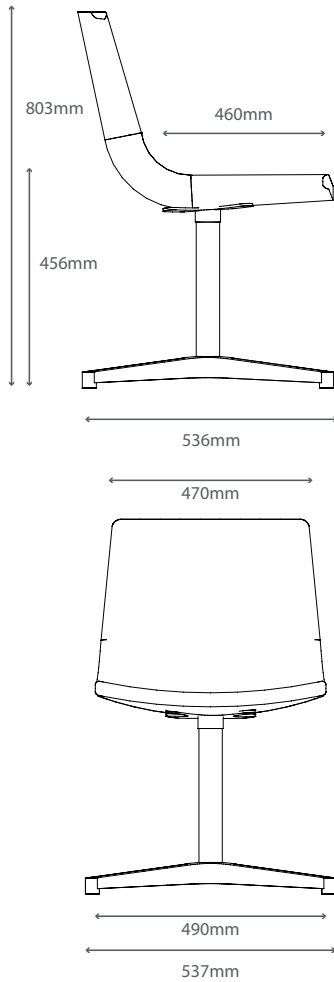

valido chair /4 star base datasheet

Extent of Range

Valido chair with a choice of frame styles including chrome skid base, 4 star polished base and 4 leg wooden and rased wooden base.

Delivery

This range is delivered pre-assembled by the Flexiform installation team, wrapped for protection.

Environmental Manufacturing

Chair components manufactured from a blend of recycled materials at a minimum quantity of 30%. Certificate n° 030/2019.

Dimensions

Overall Width: 537mm
Overall Depth: 536mm
Overall Height: 803mm
Seat Height: 456mm
Seat Width: 490mm
Seat Depth: 460mm
Back Width: 470mm