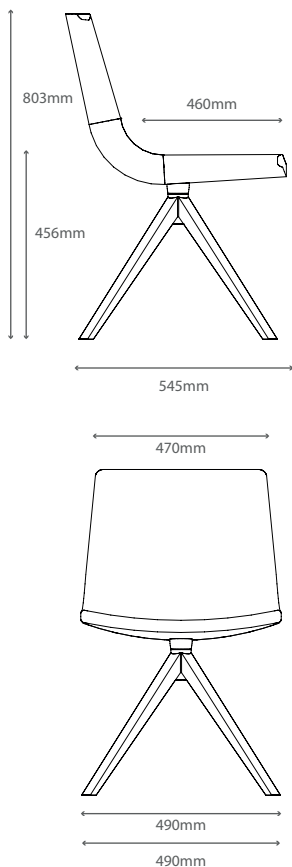

## valido chair /raised 4 leg wood base datasheet

### Features

**Type:** Standalone lounge and relaxed meeting chair.

**Frame:** FSC Plywood core with 50mm Moulded CMHR foam.

**Legs:** Raised 4 leg wooden frame with a choice of oak, walnut, black or white staining.

### Dimensions

Overall Width: 490mm  
Overall Depth: 545mm  
Overall Height: 803mm  
Seat Height: 456mm  
Seat Width: 490mm  
Seat Depth: 460mm  
Back Width: 470mm