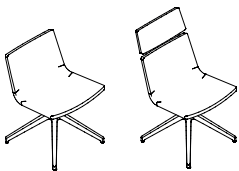

## valido lounge chair /raised 4 star base datasheet

### Extent of Range

Valido chair with a choice of frame styles including chrome skid base, 4 star polished bases and 4 leg and rased wooden base. Optional headrest.