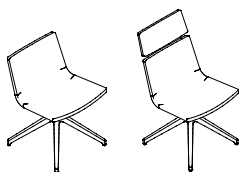

valido lounge chair /raised 4 star base datasheet

Extent of Range

Valido chair with a choice of frame styles including chrome skid base, 4 star polished bases and 4 leg and rased wooden base. Optional headrest.

Features

Type: Standalone lounge and relaxed lounge chair.

Frame: FSC plywood Core with 50mm Moulded CMHR foam.

Base: Polished aluminium 4 star base with 360 degree swivel mechanism.

Optional Headrest: Fully upholstered headrest with chrome rod steel connection.