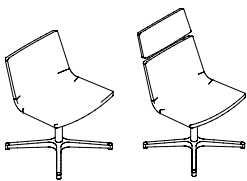

valido lounge chair /4 star base datasheet

Extent of Range

Valido chair with a choice of frame styles including chrome skid base, 4 star polished bases and 4 leg and rased wooden base. Optional headrest.

Features

Type: Standalone lounge and relaxed lounge chair.

Frame: FSC plywood core with 50mm Moulded CMHR foam..

Legs: Polished aluminium 4 star base with 360 degree swivel mechanism.

Optional Headrest: Fully upholstered headrest with chrome rod steel connection.

Environmental Manufacturing

Chair components manufactured from a blend of recycled materials at a minimum quantity of 30%. Certificate n° 030/2019.

Dimensions

Overall Width: 574mm
Overall Depth: 653mm
Overall Height without Headrest: 753mm
Overall Height with Headrest: 970mm
Seat Height: 470mm
Seat Width: 575mm
Seat Depth: 555mm
Back Width: 530mm

Headrest follows the back support. Eg. One two tone option one, the headrest is upholstered in the back fabric. On two tone option two, the headrest is upholstered inside/ outside as seat.