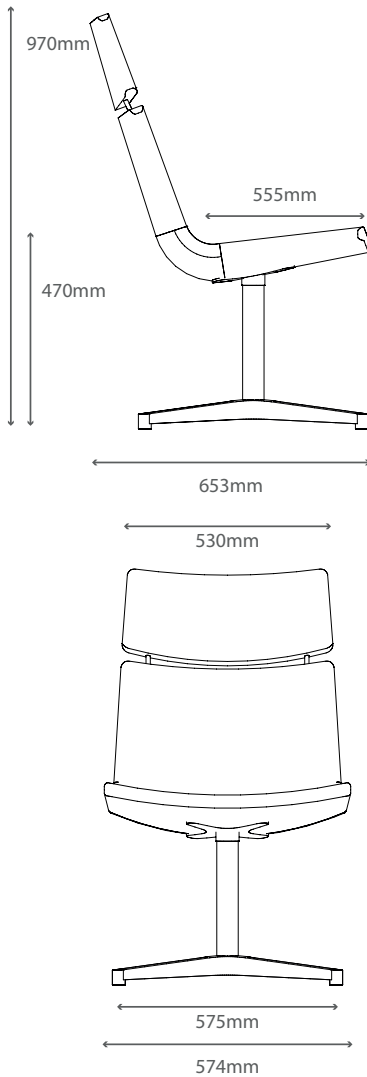

Features

Type: Standalone lounge and relaxed lounge chair.

Frame: FSC plywood core with 50mm Moulded CMHR foam..

Legs: Polished aluminium 4 star base with 360 degree swivel mechanism.

Optional Headrest: Fully upholstered headrest with chrome rod steel connection.

Environmental Manufacturing

Chair components manufactured from a blend of recycled materials at a minimum quantity of 30%. Certificate n° 030/2019.

Dimensions

Overall Width: 574mm
Overall Depth: 653mm
Overall Height without Headrest: 753mm
Overall Height with Headrest: 970mm
Seat Height: 470mm
Seat Width: 575mm
Seat Depth: 555mm
Back Width: 530mm