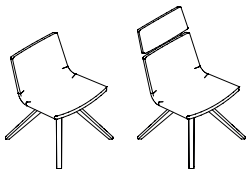

valido lounge chair /raised 4 leg wood base
datasheet

Extent of Range

Valido chair with a choice of frame styles including chrome skid base, 4 star polished bases and 4 leg and raised wooden base. Optional headrest.