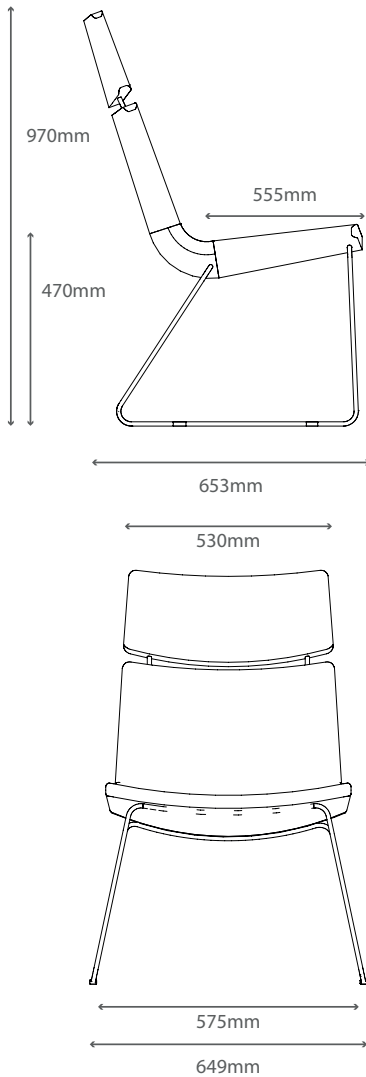

valido lounge chair /skid frame datasheet

Extent of Range

Valido chair with a choice of frame styles including a chrome skid base, 4 star polished bases and 4 leg and rased wooden base. Optional headrest.

Environmental

Recycled content: 35.71%

Recyclable content: 91.68%

Dimensions

Overall Width: 649mm
Overall Depth: 653mm
Overall Height without Headrest: 753mm
Overall Height with Headrest: 970mm
Seat Height: 470mm
Seat Width: 575mm
Seat Depth: 555mm
Back Width: 530mm