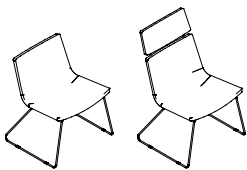

valido lounge chair /skid frame datasheet

Extent of Range

Valido chair with a choice of frame styles including a chrome skid base, 4 star polished bases and 4 leg and rased wooden base. Optional headrest.

Features

Type: Standalone lounge and relaxed lounge chair.

Frame: FSC plywood Core with 50mm Moulded CMHR foam.

Legs: 12mm steel rod skid frame with chrome finish. Clear glides.

Optional Headrest: Fully upholstered headrest with chrome rod steel connection.

Environmental

Recycled content: 35.71%

Recyclable content: 91.68%

Dimensions

Overall Width: 649mm
Overall Depth: 653mm
Overall Height without Headrest: 753mm
Overall Height with Headrest: 970mm
Seat Height: 470mm
Seat Width: 575mm
Seat Depth: 555mm
Back Width: 530mm