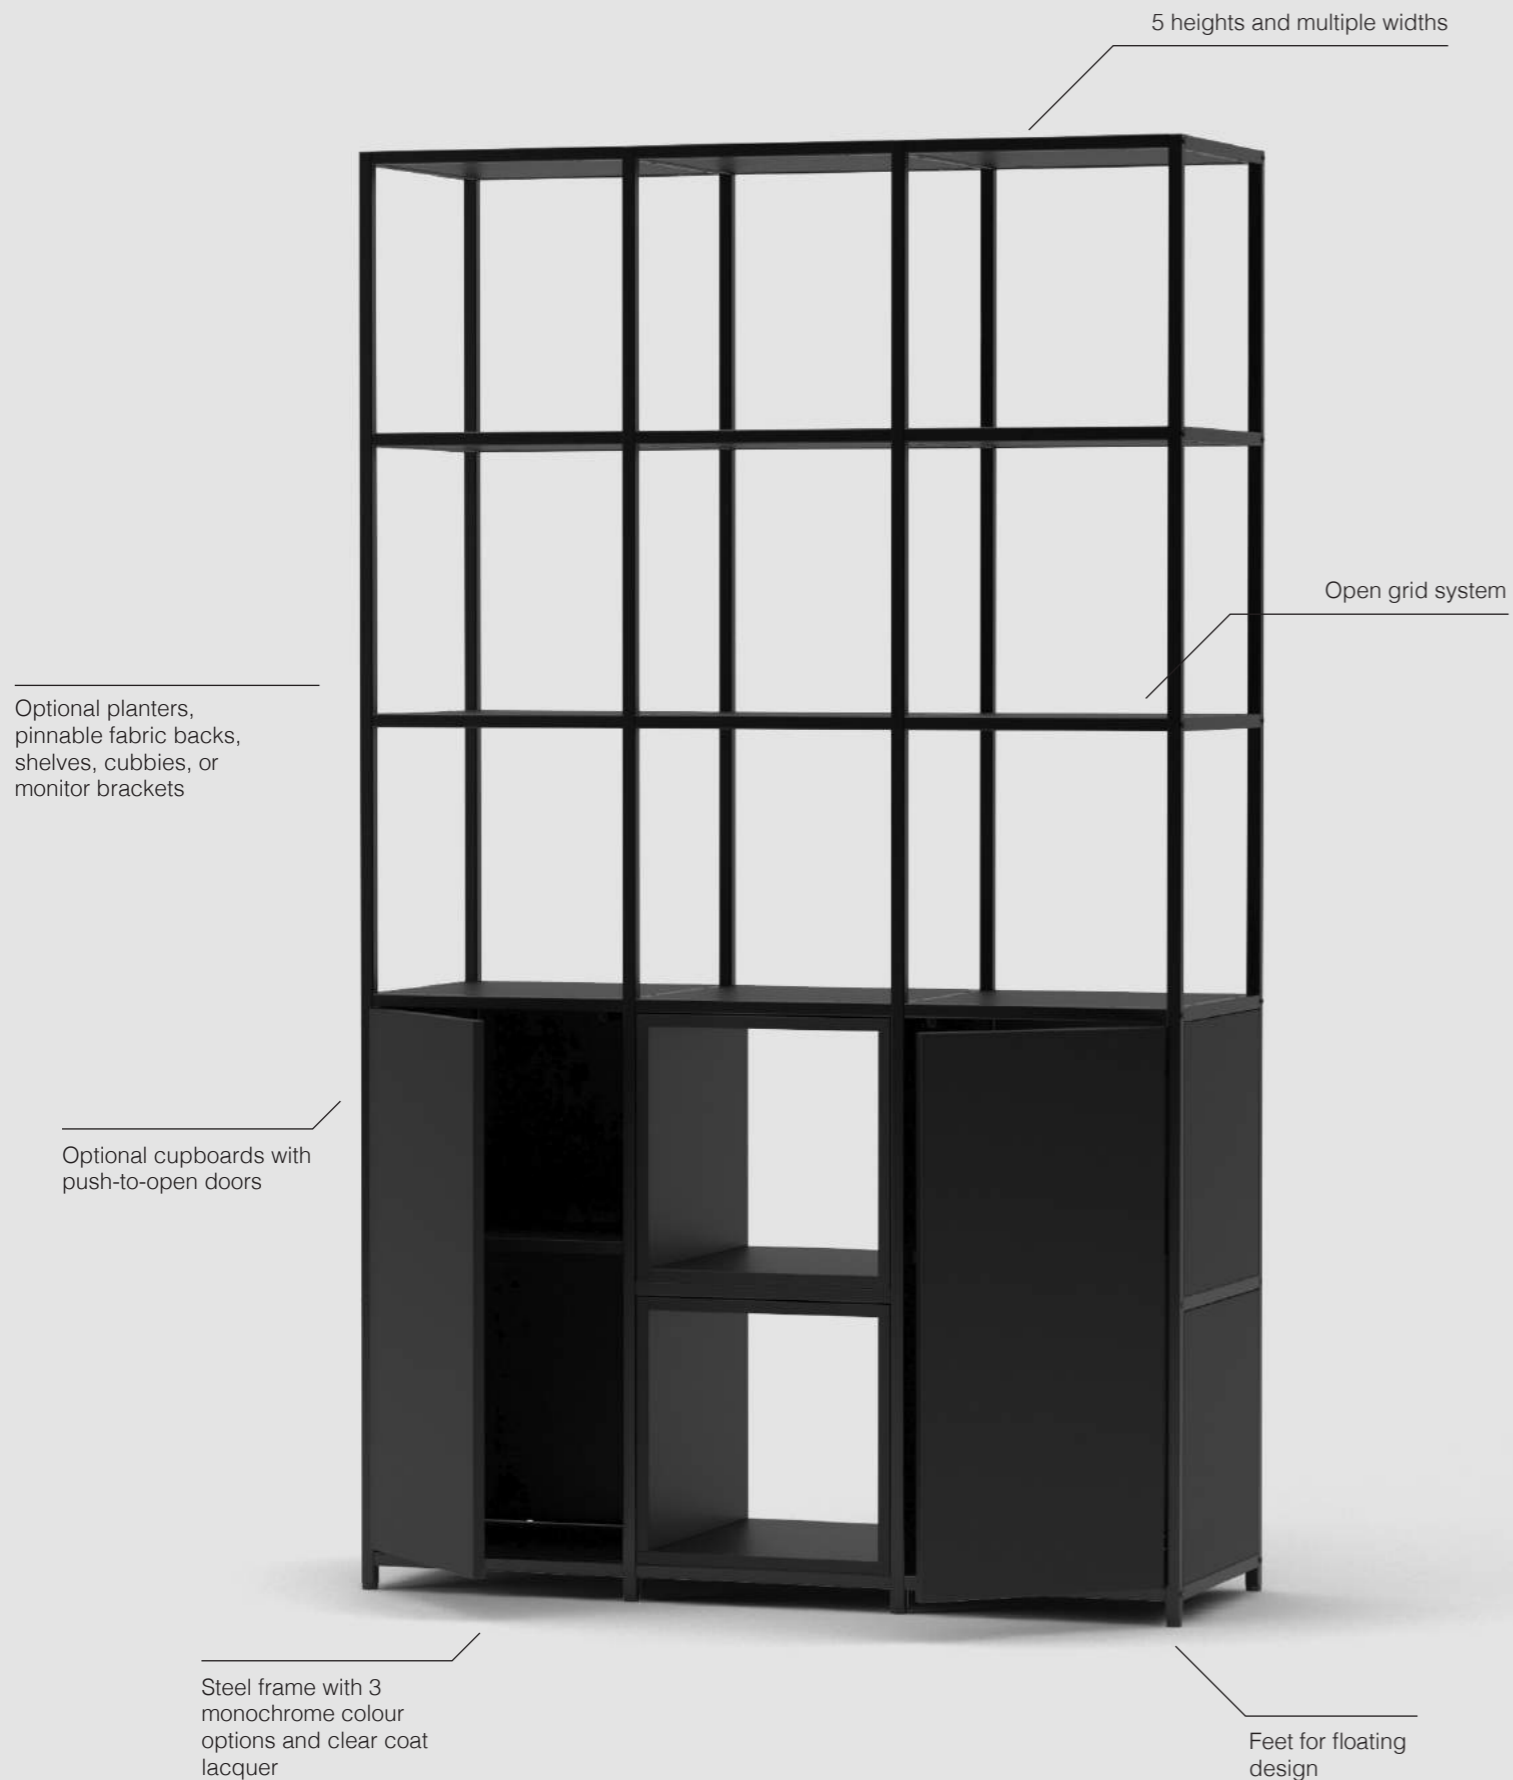

FLEXIGRID

flexiform

divide spaces.
display shelving.
store away.
block sound.
create privacy.

flexigrid.

Planters

Pinnable fabric backs

Shelves

Cubbys

The steel shelving system is available in 12 preset configurations and unlimited bespoke options with a choice of open grids, shelving, planters, cubbies, enclosed cupboards, TV surrounds, and integral desking and/ or tables. FlexiGrid is designed to divide up workspaces and provide a stylish storage solution.

where to use your flexigrid

FlexiGrid is a great addition to smart working offices, dividing teams and areas quickly and easily, whilst providing a great-looking, functional storage system. The multi-purpose grid system will help to create pockets of meeting spaces and relaxation areas, or, break up open-plan workspaces. The stylish grid-based design also lends itself as a display case, showcasing awards, facilities, achievements, and company values.

With hundreds of unique configurations available, FlexiGrid can be tailored to suit your requirements.

flexigrid

FlexiGrid is a bespoke open-grid shelving unit designed to create an impact from both sides and is available in almost unlimited configurations.