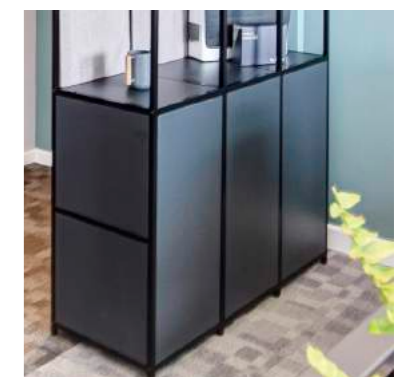

Cupboards

unique configurations

Get creative with our grid shelving system, and design unique configurations for any part of your workplace from decorative reception shelving to agile workspaces with TV surround and integral desks and tables.

The steel shelving system is available in 12 preset configurations and unlimited bespoke options with a choice of open grids, shelving, planters, cubbies, enclosed cupboards, TV surrounds, and integral desking and/ or tables. FlexiGrid is designed to divide up workspaces and provide a stylish storage solution.