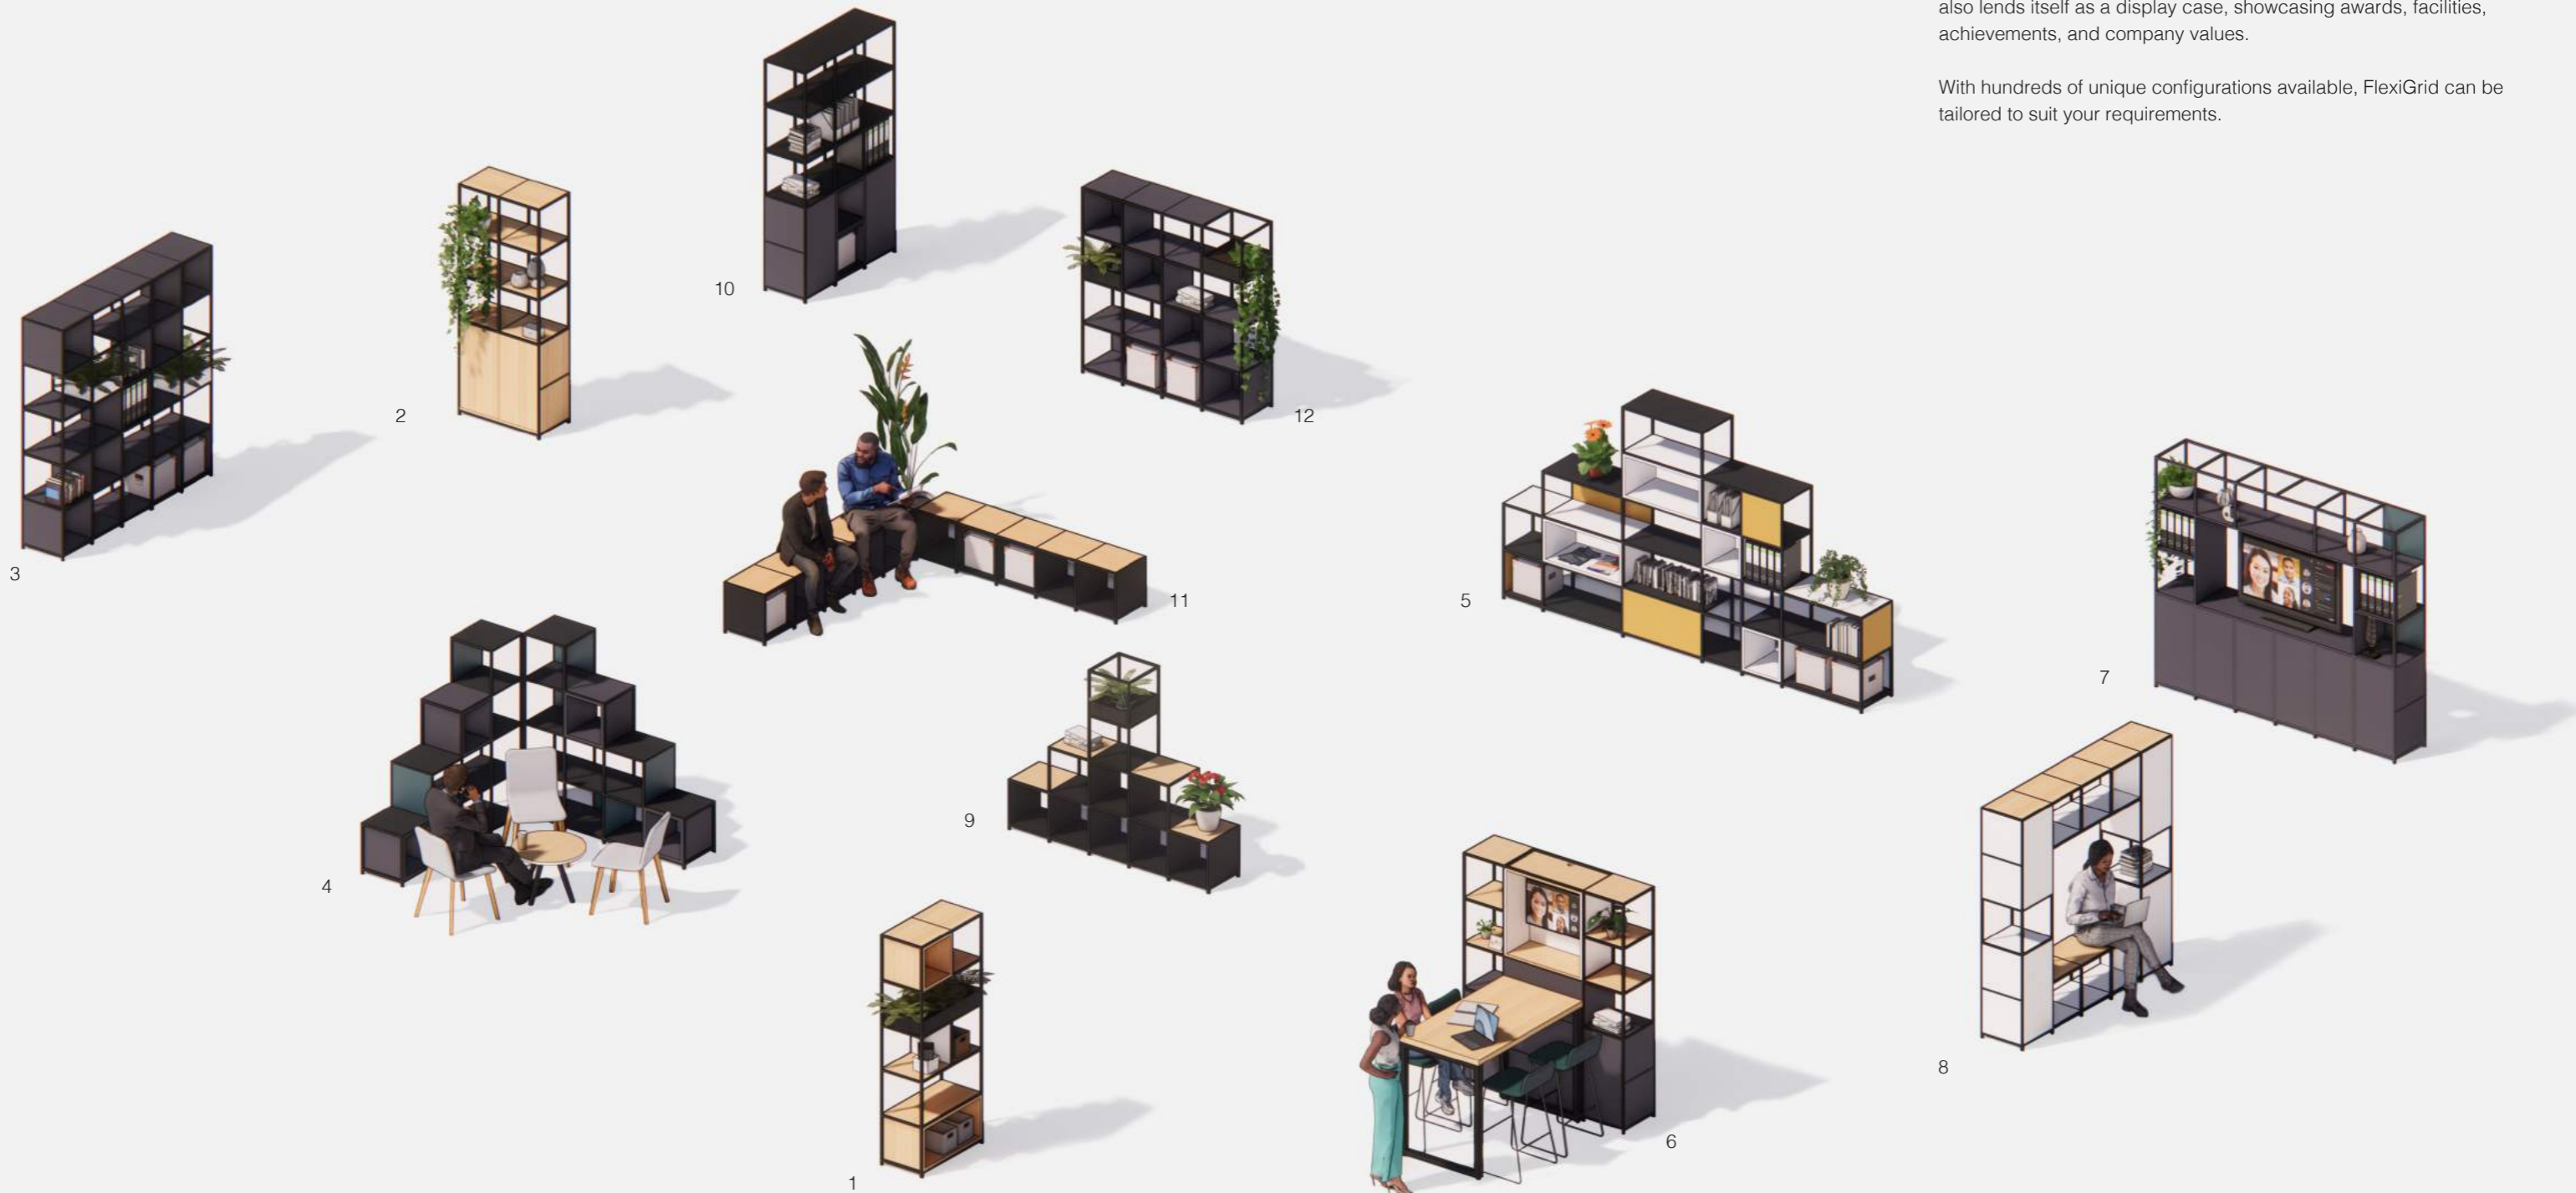

Monitor Brackets

Cupboards

unique configurations

Get creative with our grid shelving system, and design unique configurations for any part of your workplace from decorative reception shelving to agile workspaces with TV surround and integral desks and tables.

The steel shelving system is available in 12 preset configurations and unlimited bespoke options with a choice of open grids, shelving, planters, cubbies, enclosed cupboards, TV surrounds, and integral desking and/ or tables. FlexiGrid is designed to divide up workspaces and provide a stylish storage solution.

where to use your flexigrid

FlexiGrid is a great addition to smart working offices, dividing teams and areas quickly and easily, whilst providing a great-looking, functional storage system. The multi-purpose grid system will help to create pockets of meeting spaces and relaxation areas, or, break up open-plan workspaces. The stylish grid-based design also lends itself as a display case, showcasing awards, facilities, achievements, and company values.

With hundreds of unique configurations available, FlexiGrid can be tailored to suit your requirements.

flexigrid

FlexiGrid is a bespoke open-grid shelving unit designed to create an impact from both sides and is available in almost unlimited configurations.