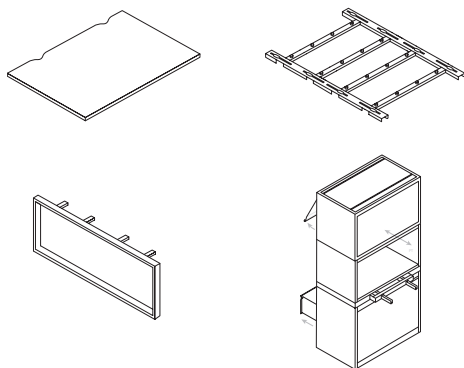

Olio Desk and Storage  
DATA SHEET

flexiform

## OLIO DESKS & STORAGE

Olio desks and storage range is specified as single components to allow unlimited combinations of desks and storage.

## OLIO DESK & STORAGE FEATURES

**Type:** Combined Pico desking and Freestor lateral storage.

**Storage:** Fully welded 18 gauge steel with stiffening rails. 3 levels of storage to choose from with inwards and outwards facing components for configurations against the wall or as part of an open plan office. Combination of hinged door, 2 drawer side filer, pass through or box storage. Storage can be freestanding or connected to desk to support desk frame.

**Tops:** MFC (25mm) or steel (15mm) tops to be specified separately.

**Components:** 20swg inner panels incorporate 12.7mm slot centres to enable full range of internal components to be fitted.

**Desking:** Choice of single, side to side or back to back desking supported by storage or legs. Extensions are unlimited. Contact Flexiform for details.