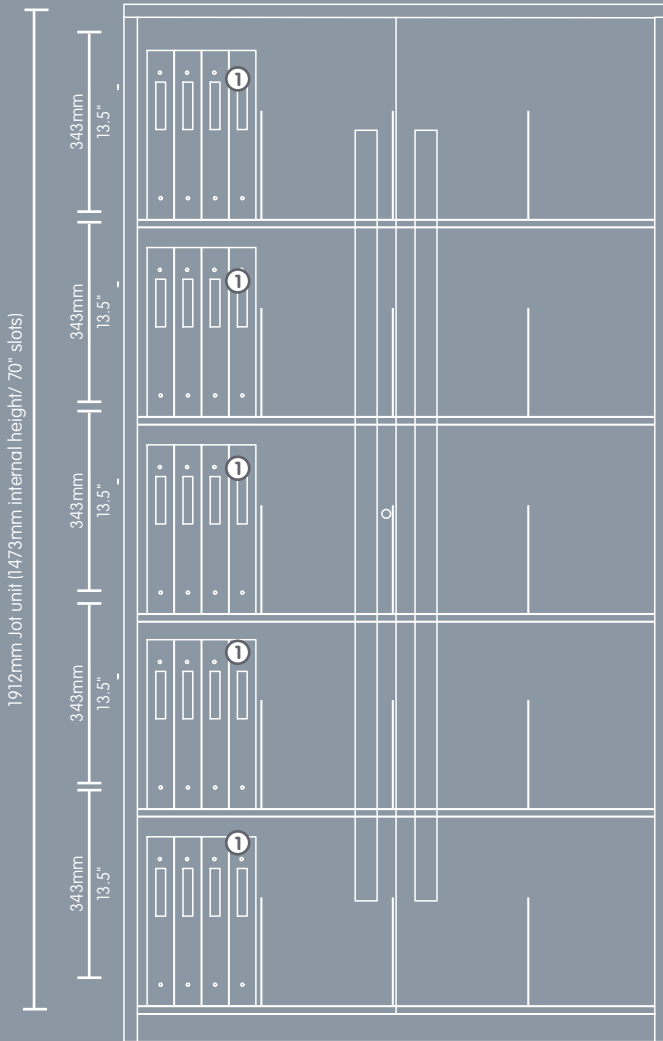

EXAMPLE

Unit Example:

Unit chosen: 1000mm (w) x 500mm (d) x 1912mm (h) Jot hinged door unit.

Components chosen:

1. Slotted shelf with divider.

5 of these components together fit into 1912mm high Jot hinged door.

TIP

The bottom of the unit can be used as a shelf if desired. If used remember to leave space before inserting the next component. Any surplus internal space can be distributed throughout the unit.

INTERNAL HEIGHTS

JOT UNIT	1912mm 72" Door	1607mm / 60" Door	1302mm 48" Door	997mm 36" Door	720mm 24" Door	60" Door	48" Door	36" Door	24" Door
HINGED DOOR	1778mm or 70"	1473mm or 58"	1168mm or 46"	864mm or 34"	1181mm or 46"	-	-	-	-
COMBINATION HINGED DOOR	-	-	-	-	-	1473mm or 58"	1168mm or 46"	864mm or 34"	559mm or 22"

Please note side filers and flippers are fixed height, only 1 component can fit in 1 drawer or flipper at one time.