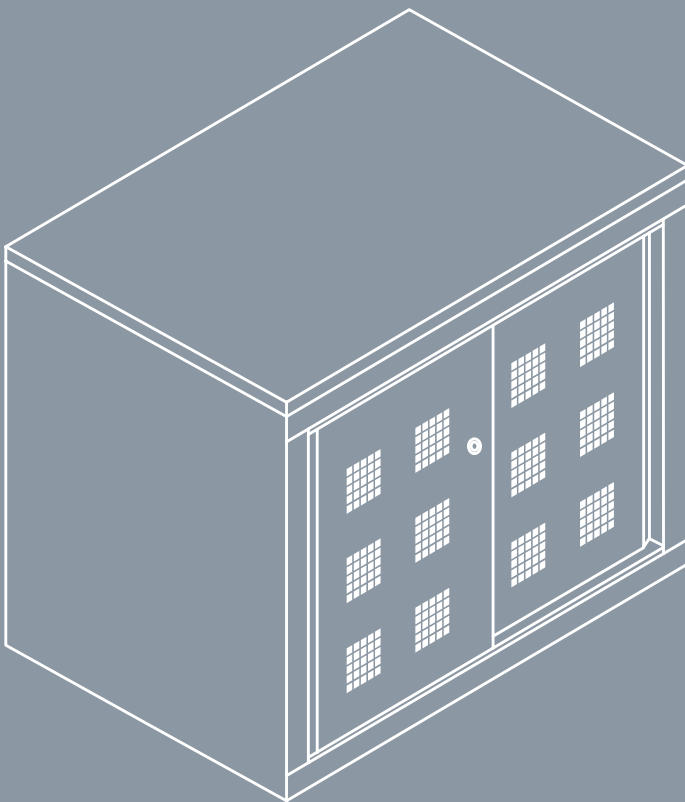

FLEXIGLIDE MK2 COMPONENTS

Each Jot storage has a selection of compatible components which help organise your office filing/ storage and equipment. Components can be mixed and matched to increase flexibility. Use the guides to the right to work

out which selection of components fit in your chosen storage. For advice or a full filing assessment, please call our expert survey analysts on 01274 706206.

STEP BY STEP GUIDE TO WORKING OUT THE CORRECT COMPONENTS.

1. Use the internal height measurement guide to get the internal height of the chosen hinged door storage unit.
2. Using either mms or 1 inch slots as a measurement and the component guide, calculate which combination of components can fit in the storage.
3. Repeat with any additional storage unit.
4. Order the correct component's and accessories if desired. Each components width needs to match the width of the chosen hinged door unit.

Unit Example:

1. Lateral suspended filing rails.
  2. Pigeon holes with slotted shelf and dividers.
  3. Slotted shelf and dividers to hold A4 ring binders.
2. These components together fit into 1350mm high Flexiglide MK2.

TIP

The bottom of the unit can be used as a shelf if desired. If used remember to leave space before inserting the next component. Any surplus internal space can be distributed throughout the unit.

INTERNAL HEIGHTS

FLEXIGLIDE MK2 UNIT	1350mm	1110mm	740mm

DECORATIVE & PLAIN DOOR	1210mm or 47.5"	970mm or 38"	600mm or 23.5"