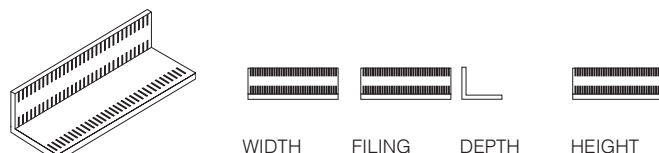

Lateral Plain Shelf with Fixed Rail.

Available as a single (01) shelf or pack of 4 (04).

	WIDTH	FILING WIDTH	DEPTH	HEIGHT
FGULP0840***01	800mm	737mm	415mm	25mm
FGULP1040***01	1000mm	937mm	415mm	25mm
FGULP1240***01	1200mm	1137mm	415mm	25mm
FGULP0840***04	800mm	737mm	415mm	25mm
FGULP1040***04	1000mm	937mm	415mm	25mm
FGULP1240***04	1200mm	1137mm	415mm	25mm

Accessories.

You may want to order these accessories.

FILES

- AZV
- AZV
- AZV
- AZV
- AZV
- AZV

Slotted Filing Shelf.

Available as a single (01) shelf or pack of 4 (04).

	WIDTH	FILING WIDTH	DEPTH	HEIGHT
FGFXS0840***01	800mm	737mm	415mm	172mm
FGFXS1040***01	1000mm	937mm	415mm	172mm
FGFXS1240***01	1200mm	1137mm	415mm	172mm
FGFXS0840***04	800mm	737mm	415mm	172mm
FGFXS1040***04	1000mm	937mm	415mm	172mm
FGFXS1240***04	1200mm	1137mm	415mm	172mm