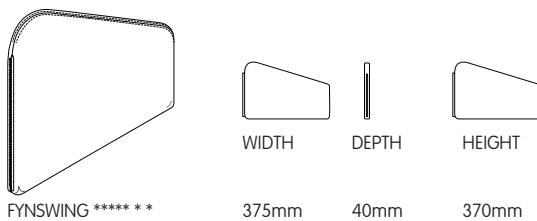

FYN TABLE TOP SCREENS

CENTRE SCREENS

Small Centre Screens.

Small centre screen with coloured zip.

Medium Centre Screens.

Medium centre screen with coloured zip.

Large Centre Screens.

Large centre screen with coloured zip.

FYN TABLE TOP SCREENS

WING SCREENS

Small Wing Screens.

Small wing screen with coloured zip.

Medium Wing Screens.

Medium wing screen with coloured zip.

Large Wing Screens.

Large wing screen with coloured zip.