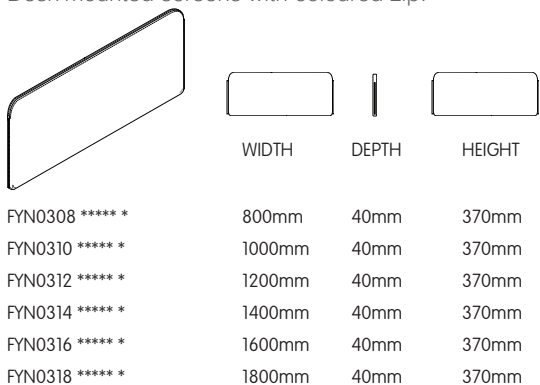

FYN DESK SCREENS

DESK MOUNTED

Desk Mounted Screens.

Desk mounted screens with coloured zip.