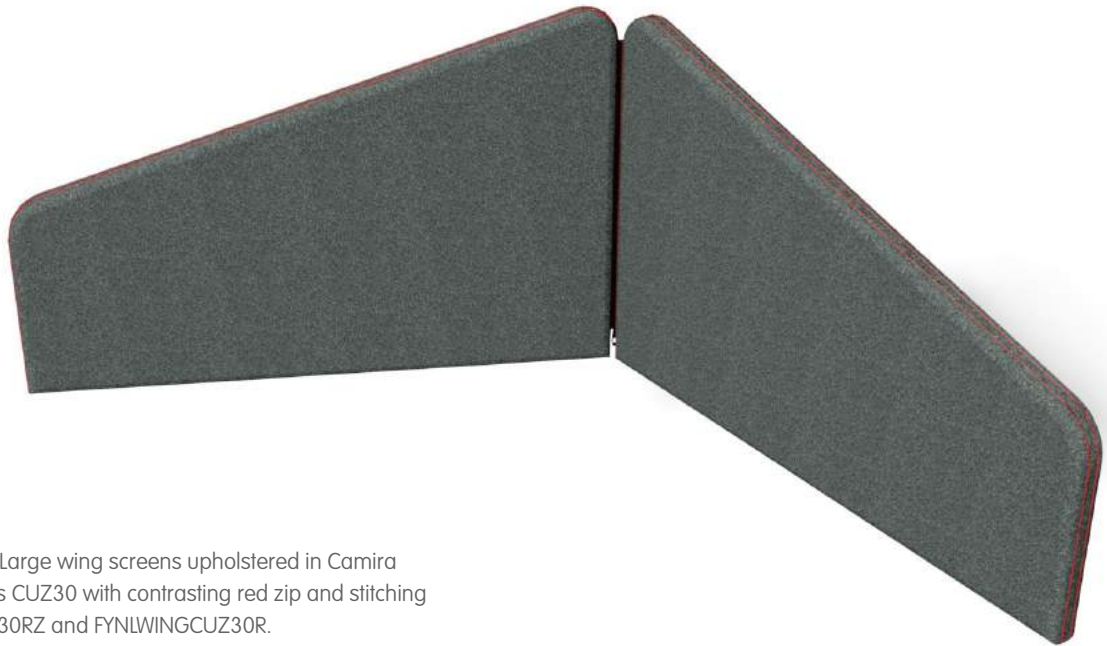

Featuring a versatile zip together design with soft contoured edges and a tactile soft finish, Fyn is the ultimate use-anywhere screen system. Boasting a thicker than average 40mm width, Fyn's tactile finish has striking stitch details to match the choice of the coloured zips.

Screen Options

Desk Mounted
Screens

Wing Screens

FYN SCREENS

DESK MOUNTED SCREENS

Pictured Right: Large wing screens upholstered in Camira Blazer Silcoates CUZ30 with contrasting red zip and stitching FYNLWINGCUZ30RZ and FYNLWINGCUZ30R.

HOW TO SPECIFY A FYN TABLE TOP SCREEN

Fyn screens connect through zips, each screen needs to be specified with either a zip or a pull zip. For example, If connecting 2 wing screens to a centre screen, the centre screen will have a zip on one end, and a zip pull on the other. One wing screen will need to be specified with a zip to connect to the centre screens zip pull. The other wing screen will need to be specified with a zip pull to connect to the centre screens zip. If a zip pull is required add a 'Z' to the end of the code.