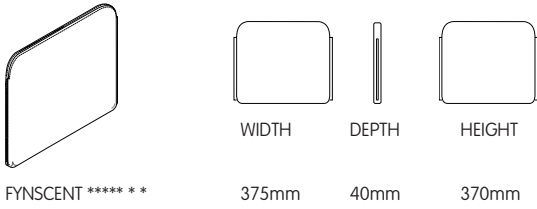

FYN TABLE TOP SCREENS

CENTRE SCREENS

Small Centre Screens.

Small centre screen with coloured zip.