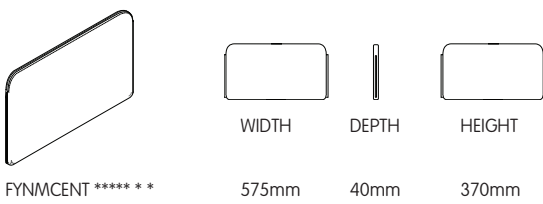

FYN TABLE TOP SCREENS

CENTRE SCREENS

Small Centre Screens.

Small centre screen with coloured zip.

Medium Centre Screens.

Medium centre screen with coloured zip.

Large Centre Screens.

Large centre screen with coloured zip.

FYN TABLE TOP SCREENS

WING SCREENS

Small Wing Screens.

Small wing screen with coloured zip.

Medium Wing Screens.

Medium wing screen with coloured zip.

Large Wing Screens.

Large wing screen with coloured zip.