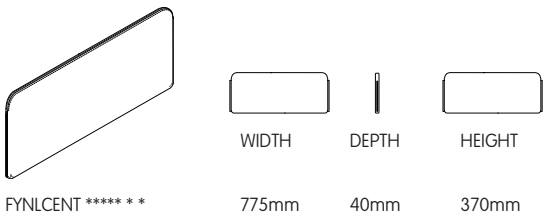

FYN TABLE TOP SCREENS

CENTRE SCREENS

Small Centre Screens.

Small centre screen with coloured zip.

Medium Centre Screens.

Medium centre screen with coloured zip.

Large Centre Screens.

Large centre screen with coloured zip.

FYN TABLE TOP SCREENS

WING SCREENS

Small Wing Screens.

Small wing screen with coloured zip.

Medium Wing Screens.

Medium wing screen with coloured zip.

Large Wing Screens.

Large wing screen with coloured zip.