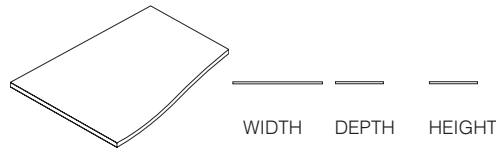

DESK TOPS

Rectangular Desk Tops.

Various depths

	WIDTH	DEPTH	HEIGHT	PRICE (GBP)	QTY: 1
JRET0808X08 *** STD	800mm	800mm	25mm	£120	
JRET0808X10 *** STD	1000mm	800mm	25mm	£133	
JRET0808X12 *** STD	1200mm	800mm	25mm	£152	
JRET0808X14 *** STD	1400mm	800mm	25mm	£190	
JRET0808X16 *** STD	1600mm	800mm	25mm	£210	
JRET0808X18 *** STD	1800mm	800mm	25mm	£252	
JRET0808X20 *** STD	2000mm	800mm	25mm	£263	
JRET0606X08 *** STD	800mm	600mm	25mm	£110	
JRET0606X10 *** STD	1000mm	600mm	25mm	£126	
JRET0606X12 *** STD	1200mm	600mm	25mm	£156	
JRET0606X14 *** STD	1400mm	600mm	25mm	£166	
JRET0606X16 *** STD	1600mm	600mm	25mm	£190	
JRET0606X18 *** STD	1800mm	600mm	25mm	£208	
JRET0606X20 *** STD	2000mm	600mm	25mm	£236	

Rectangular Desk Tops with Cable Entry.

Various depths.

	WIDTH	DEPTH	HEIGHT	PRICE (GBP)	QTY: 1
JRET0808X08 *** CBE	800mm	800mm	25mm	£150	
JRET0808X10 *** CBE	1000mm	800mm	25mm	£161	
JRET0808X12 *** CBE	1200mm	800mm	25mm	£181	
JRET0808X14 *** CBE	1400mm	800mm	25mm	£219	
JRET0808X16 *** CBE	1600mm	800mm	25mm	£238	
JRET0808X18 *** CBE	1800mm	800mm	25mm	£280	
JRET0808X20 *** CBE	2000mm	800mm	25mm	£293	
JRET0606X08 *** CBE	800mm	600mm	25mm	£139	
JRET0606X10 *** CBE	1000mm	600mm	25mm	£156	
JRET0606X12 *** CBE	1200mm	600mm	25mm	£173	
JRET0606X14 *** CBE	1400mm	600mm	25mm	£195	
JRET0606X16 *** CBE	1600mm	600mm	25mm	£219	
JRET0606X18 *** CBE	1800mm	600mm	25mm	£236	
JRET0606X20 *** CBE	2000mm	600mm	25mm	£265	

Single Wave Desk Tops.

Left handed (L) or right handed (R).

	WIDTH	DEPTH	HEIGHT	PRICE (GBP)	QTY: 1
JSWT0810X14L *** STD	1400mm	1000/800	25mm	£271	
JSWT0810X16L *** STD	1600mm	1000/800	25mm	£276	
JSWT0810X18L *** STD	1800mm	1000/800	25mm	£300	
JSWT0810X20L *** STD	2000mm	1000/800	25mm	£323	
JSWT0810X14R *** STD	1400mm	1000/800	25mm	£271	
JSWT0810X16R *** STD	1600mm	1000/800	25mm	£276	
JSWT0810X18R *** STD	1800mm	1000/800	25mm	£300	
JSWT0810X20R *** STD	2000mm	1000/800	25mm	£323	