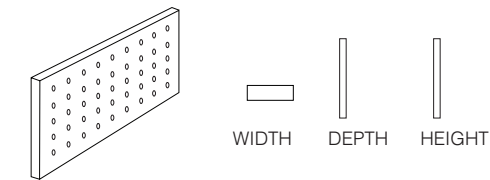

MODESTY PANELS

Decorative Modesty Panels.
Includes brackets.

	WIDTH	DEPTH	HEIGHT	PRICE (GBP)
JMOD08 *** D	800mm	N/a	317mm	£62
JMOD10 *** D	1000mm	N/a	317mm	£66
JMOD12 *** D	1200mm	N/a	317mm	£74
JMOD14 *** D	1400mm	N/a	317mm	£74
JMOD16 *** D	1600mm	N/a	317mm	£77
JMOD18 *** D	1800mm	N/a	317mm	£87
JMOD20 *** D	2000mm	N/a	317mm	£102