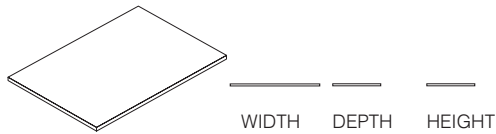

DESK TOPS

Rectangular Desk Tops.

Various depths

	WIDTH	DEPTH	HEIGHT	PRICE (GBP)	QTY: 1
JRET0808X08 *** STD	800mm	800mm	25mm	£120	
JRET0808X10 *** STD	1000mm	800mm	25mm	£133	
JRET0808X12 *** STD	1200mm	800mm	25mm	£152	
JRET0808X14 *** STD	1400mm	800mm	25mm	£190	
JRET0808X16 *** STD	1600mm	800mm	25mm	£210	
JRET0808X18 *** STD	1800mm	800mm	25mm	£252	
JRET0808X20 *** STD	2000mm	800mm	25mm	£263	
JRET0606X08 *** STD	800mm	600mm	25mm	£110	
JRET0606X10 *** STD	1000mm	600mm	25mm	£126	
JRET0606X12 *** STD	1200mm	600mm	25mm	£156	
JRET0606X14 *** STD	1400mm	600mm	25mm	£166	
JRET0606X16 *** STD	1600mm	600mm	25mm	£190	
JRET0606X18 *** STD	1800mm	600mm	25mm	£208	
JRET0606X20 *** STD	2000mm	600mm	25mm	£236