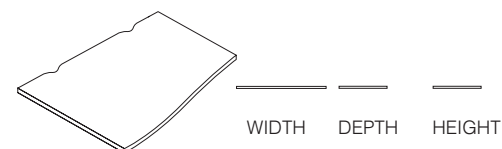

Rectangular Desk Tops with Cable Entry.

Various depths.

	WIDTH	DEPTH	HEIGHT	PRICE (GBP)	QTY: 1
JRET0808X08 *** CBE	800mm	800mm	25mm	£150	
JRET0808X10 *** CBE	1000mm	800mm	25mm	£161	
JRET0808X12 *** CBE	1200mm	800mm	25mm	£181	
JRET0808X14 *** CBE	1400mm	800mm	25mm	£219	
JRET0808X16 *** CBE	1600mm	800mm	25mm	£238	
JRET0808X18 *** CBE	1800mm	800mm	25mm	£280	
JRET0808X20 *** CBE	2000mm	800mm	25mm	£293	
JRET0606X08 *** CBE	800mm	600mm	25mm	£139	
JRET0606X10 *** CBE	1000mm	600mm	25mm	£156	
JRET0606X12 *** CBE	1200mm	600mm	25mm	£173	
JRET0606X14 *** CBE	1400mm	600mm	25mm	£195	
JRET0606X16 *** CBE	1600mm	600mm	25mm	£219	
JRET0606X18 *** CBE	1800mm	600mm	25mm	£236	
JRET0606X20 *** CBE	2000mm	600mm	25mm	£265	

Single Wave Desk Tops.

Left handed (L) or right handed (R).

	WIDTH	DEPTH	HEIGHT	PRICE (GBP)	QTY: 1
JSWT0810X14L *** STD	1400mm	1000/800	25mm	£271	
JSWT0810X16L *** STD	1600mm	1000/800	25mm	£276	
JSWT0810X18L *** STD	1800mm	1000/800	25mm	£300	
JSWT0810X20L *** STD	2000mm	1000/800	25mm	£323	
JSWT0810X14R *** STD	1400mm	1000/800	25mm	£271	
JSWT0810X16R *** STD	1600mm	1000/800	25mm	£276	
JSWT0810X18R *** STD	1800mm	1000/800	25mm	£300	
JSWT0810X20R *** STD	2000mm	1000/800	25mm	£323	

Single Wave Desk Tops with Cable Entry.

Left handed (L) or right handed (R).

	WIDTH	DEPTH	HEIGHT	PRICE (GBP)	QTY: 1
JSWT0810X14L *** CBE	1400mm	1000/800	25mm	£300	
JSWT0810X16L *** CBE	1600mm	1000/800	25mm	£305	
JSWT0810X18L *** CBE	1800mm	1000/800	25mm	£329	
JSWT0810X20L *** CBE	2000mm	1000/800	25mm	£351	
JSWT0810X14R *** CBE	1400mm	1000/800	25mm	£300	
JSWT0810X16R *** CBE	1600mm	1000/800	25mm	£305	
JSWT0810X18R *** CBE	1800mm	1000/800	25mm	£329	
JSWT0810X20R *** CBE	2000mm	1000/800	25mm	£351	