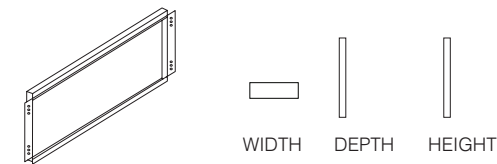

Plain Modesty Panels.
Includes brackets.

	WIDTH	DEPTH	HEIGHT	PRICE (GBP)
JMOD08 *** P	800mm	N/a	317mm	£54
JMOD10 *** P	1000mm	N/a	317mm	£61
JMOD12 *** P	1200mm	N/a	317mm	£69
JMOD14 *** P	1400mm	N/a	317mm	£69
JMOD16 *** P	1600mm	N/a	317mm	£71
JMOD18 *** P	1800mm	N/a	317mm	£79
JMOD20 *** P	2000mm	N/a	317mm	£91