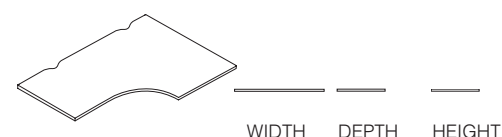

Corner Workstation Desk Tops with Cable Entry.

Left handed (L) or right handed (R).

	WIDTH	DEPTH	HEIGHT	PRICE (GBP)	QTY: 1
JWST0810X14L *** CBE	1400mm	1000/800	25mm	£305	
JWST0810X16L *** CBE	1600mm	1000/800	25mm	£392	
JWST0810X18L *** CBE	1800mm	1000/800	25mm	£439	
JWST0810X20L *** CBE	2000mm	1000/800	25mm	£508	
JWST0810X14R *** CBE	1400mm	1000/800	25mm	£305	
JWST0810X16R *** CBE	1600mm	1000/800	25mm	£392	
JWST0810X18R *** CBE	1800mm	1000/800	25mm	£439	
JWST0810X20R *** CBE	2000mm	1000/800	25mm	£508