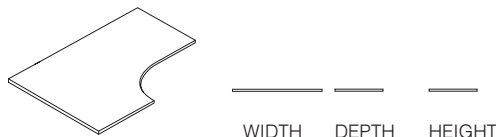

Single Wave Desk Tops.

Left handed (L) or right handed (R).

	WIDTH	DEPTH	HEIGHT	PRICE (GBP)	QTY: 1
JSWT0810X14L *** STD	1400mm	1000/800	25mm	£271	
JSWT0810X16L *** STD	1600mm	1000/800	25mm	£276	
JSWT0810X18L *** STD	1800mm	1000/800	25mm	£300	
JSWT0810X20L *** STD	2000mm	1000/800	25mm	£323	
JSWT0810X14R *** STD	1400mm	1000/800	25mm	£271	
JSWT0810X16R *** STD	1600mm	1000/800	25mm	£276	
JSWT0810X18R *** STD	1800mm	1000/800	25mm	£300	
JSWT0810X20R *** STD	2000mm	1000/800	25mm	£323	

Single Wave Desk Tops with Cable Entry.

Left handed (L) or right handed (R).

	WIDTH	DEPTH	HEIGHT	PRICE (GBP)	QTY: 1
JSWT0810X14L *** CBE	1400mm	1000/800	25mm	£300	
JSWT0810X16L *** CBE	1600mm	1000/800	25mm	£305	
JSWT0810X18L *** CBE	1800mm	1000/800	25mm	£329	
JSWT0810X20L *** CBE	2000mm	1000/800	25mm	£351	
JSWT0810X14R *** CBE	1400mm	1000/800	25mm	£300	
JSWT0810X16R *** CBE	1600mm	1000/800	25mm	£305	
JSWT0810X18R *** CBE	1800mm	1000/800	25mm	£329	
JSWT0810X20R *** CBE	2000mm	1000/800	25mm	£351	

Corner Workstation Desk Tops.

Left handed (L) or right handed (R).

	WIDTH	DEPTH	HEIGHT	PRICE (GBP)	QTY: 1
JWST0810X14L *** STD	1400mm	1000/800	25mm	£276	
JWST0810X16L *** STD	1600mm	1000/800	25mm	£363	
JWST0810X18L *** STD	1800mm	1000/800	25mm	£415	
JWST0810X20L *** STD	2000mm	1000/800	25mm	£474	
JWST0810X14R *** STD	1400mm	1000/800	25mm	£276	
JWST0810X16R *** STD	1600mm	1000/800	25mm	£363	
JWST0810X18R *** STD	1800mm	1000/800	25mm	£415	
JWST0810X20R *** STD	2000mm	1000/800	25mm	£479	