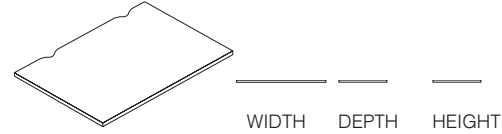

Rectangular Desk Tops with Cable Entry.

Various depths.

	WIDTH	DEPTH	HEIGHT	PRICE (GBP)	QTY: 1
JRET0808X08 *** CBE	800mm	800mm	25mm	£150	
JRET0808X10 *** CBE	1000mm	800mm	25mm	£161	
JRET0808X12 *** CBE	1200mm	800mm	25mm	£181	
JRET0808X14 *** CBE	1400mm	800mm	25mm	£219	
JRET0808X16 *** CBE	1600mm	800mm	25mm	£238	
JRET0808X18 *** CBE	1800mm	800mm	25mm	£280	
JRET0808X20 *** CBE	2000mm	800mm	25mm	£293	
JRET0606X08 *** CBE	800mm	600mm	25mm	£139	
JRET0606X10 *** CBE	1000mm	600mm	25mm	£156	
JRET0606X12 *** CBE	1200mm	600mm	25mm	£173	
JRET0606X14 *** CBE	1400mm	600mm	25mm	£195	
JRET0606X16 *** CBE	1600mm	600mm	25mm	£219	
JRET0606X18 *** CBE	1800mm	600mm	25mm	£236	
JRET0606X20 *** CBE	2000mm	600mm	25mm	£265