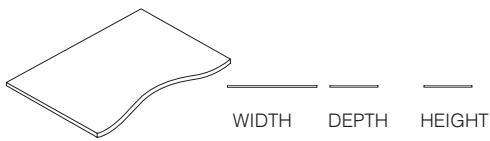

Double Wave Desk Tops.
MFC tops.

	WIDTH	DEPTH	HEIGHT	PRICE (GBP)
JDWT1010X14L *** STD	1400mm	1000/800	25mm	£260
JDWT1010X16L *** STD	1600mm	1000/800	25mm	£346
JDWT1010X18L *** STD	1800mm	1000/800	25mm	£398
JDWT1010X20L *** STD	2000mm	1000/800	25mm	£461