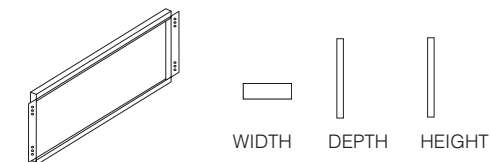

MFC Modesty Panels.
Includes brackets.

	WIDTH	DEPTH	HEIGHT	PRICE (GBP)
JMOD08*** **	800mm	N/a	317mm	£85
JMOD10*** **	1000mm	N/a	317mm	£96
JMOD12*** **	1200mm	N/a	317mm	£107
JMOD14*** **	1400mm	N/a	317mm	£117
JMOD16*** **	1600mm	N/a	317mm	£126
JMOD18*** **	1800mm	N/a	317mm	£147
JMOD20*** **	2000mm	N/a	317mm	£163