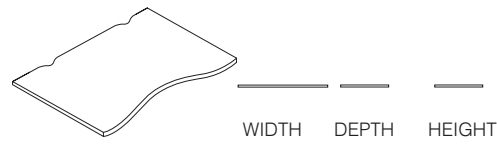

Double Wave Desk Tops.
Left handed or right handed.

	WIDTH	DEPTH	HEIGHT	PRICE (GBP)
JDWT1010X14L *** CBE	1400mm	1000/800	25mm	£276
JDWT1010X16L *** CBE	1600mm	1000/800	25mm	£375
JDWT1010X18L *** CBE	1800mm	1000/800	25mm	£426
JDWT1010X20L *** CBE	2000mm	1000/800	25mm	£490