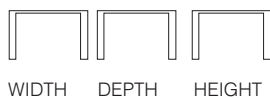

740mm High B2B Desk Frame with 80x50 Legs.

Rectangular 80mm x 50mm legs.

	WIDTH	DEPTH	HEIGHT
JBD1616X08 *** 740R	800mm	1650mm	740mm
JBD1616X10 *** 740R	1000mm	1650mm	740mm
JBD1616X12 *** 740R	1200mm	1650mm	740mm
JBD1616X14 *** 740R	1400mm	1650mm	740mm
JBD1616X16 *** 740R	1600mm	1650mm	740mm
JBD1616X18 *** 740R	1800mm	1650mm	740mm
JBD1616X20 *** 740R	2000mm	1650mm	740mm

PRICE (GBP)

QTY: 1

£629
£639
£651
£664
£676
£691
£712