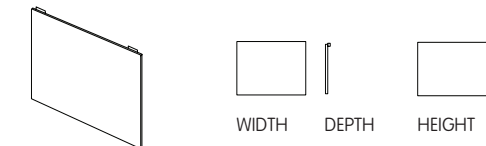

Screen Hung Magnetic Board.

JACCMAG***	420mm	10mm	156mm