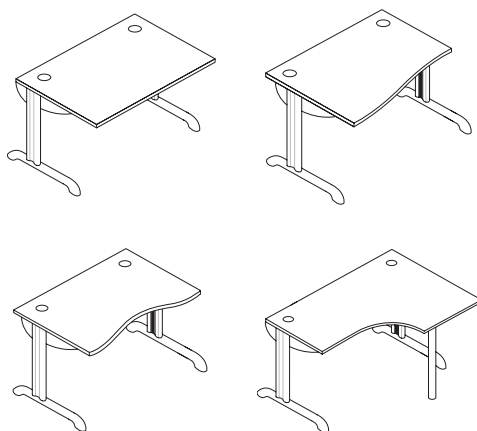

Solo Desks
DATA SHEET & CARBON FOOTPRINT

flexiform

SOLO DESK

Solo desks are available as fixed height desks or height settable desks.

SOLO DESK FEATURES

Type: Single freestanding desk.
Heights: Fixed height or height settable.
Frame: Folded steel modesty panel.
Legs: Cantilever leg constructed from tubular steel and folded profiles.
Tops: MFC fixed top with porthole to feed cables.
Screens: Clamps to desktop. Screens are not included.

DIMENSIONS

Fixed Height: 720mm.
Height Settable: 650mm - 850mm.
Widths: 800mm, 1000mm, 1200mm, 1400mm, 1600mm and 1800mm.
Depth: Rectangular top: 800mm, workstation top: 1200mm, single wave top: 1000mm, double wave top: 900mm.

OPTIONAL COMPONENTS

Cable tray.

DELIVERY

This range is assembled on site by Flexiform installation team, wrapped for protection.

WARRANTY

10 years from installation.

MATERIALS

MFC Top Panels: 25mm melamine faced chipboard (M.F.C) with 2mm ABS matching edging. British standard 476 class 1 surface spread of flame. Meets E1 European standards on Formaldehyde emissions.
Steel: Powder coated steel with minimum paint coverage thickness of 35 Microns. Indentation, cross cut+adhesion and bend tested.