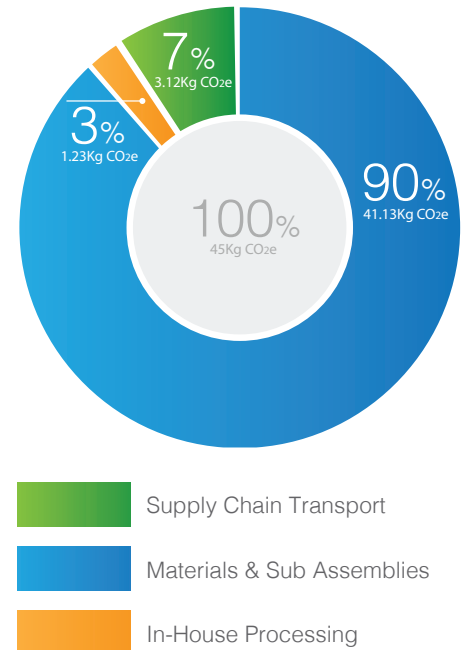

White 25mm MFC with matching edge. Code: WHM
	Grey 25mm MFC with matching edge. Code: MOG
	Oak 25mm MFC with matching edge. Code: MOK
	Beech 25mm MFC with matching edge. Code: MOB
	Romano Cherry 25mm MFC with matching edge. Code: RCM
	Maple 25mm MFC with matching edge. Code: MOM
	Walnut 25mm MFC with matching edge. Code: MOW
	White 25mm MFC with contrasting oak edge. Code: WHO
	White 25mm MFC with contrasting multiplex edge. Code: WHX

Steel Finishes

Standard Flexiform finishes. Additional colour options available (may incur an upcharge).

	Black. RAL9011 Code: BLS
	Silver. RAL9006 Code: JOS
	Graphite Grey. RAL7024 Code: GGS
	Pale Grey. RAL7035 Code: PGS
	White. RAL9016 Code: JWS
	Arrow Red. RAL3001 Code: ARG
	Carmine Red. RAL3002 Code: CRS
	Deep Orange. RAL2011 Code: ORS
	Zinc Yellow. RAL1018 Code: ZYS
	Fern Green. RAL6018 Code: FGB
	Water Blue. RAL5021 Code: WBS
	Sky Blue. RAL5015 Code: SBB
	Ultramarine Blue. RAL5002 Code: UBS
	Signal Blue. RAL5005 Code: SBS
	Regal Blue. RAL5012. Code: RBS
	Pastel Mauve. RAL4009. Code: PMS
	Pastel Turquoise. RAL6034. Code: PTS
	Tauben Blue. RAL5014. Code: TGS
	Khaki Green. RAL6013. Code: KGS

Product Carbon Footprint

Our carbon footprint data is based on a life cycle assessment on a 1400mm x 800mm Solo desk. Product weight: 34.7kg. Information extracted from report 'Product Carbon Footprint and Environmental Impact Assessments' prepared by Eco3, 2017.

Carbon Footprint: 45Kg CO_{2e}.