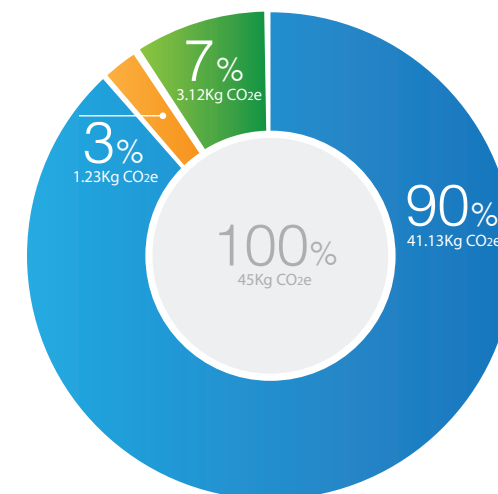

PRODUCT CARBON FOOTPRINT

Our carbon footprint data is based on a life cycle assessment on a 1400mm x 800mm Solo desk. Product weight: 34.7kg. Information extracted from report 'Product Carbon Footprint and Environmental Impact Assessments' prepared by Eco3, 2017.

Carbon Footprint: 45Kg CO₂e.