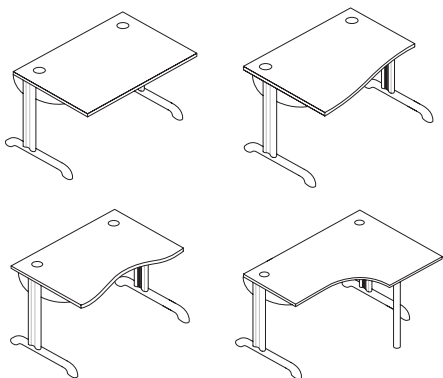

### Extent of Range

Fixed height stand alone desk

### Features

**Type:** Single fixed height freestanding desk.

**Frame:** Folded steel modesty panel.

**Legs:** Cantilever leg constructed from tubular steel and folded profiles.

**Tops:** MFC fixed top with porthole to feed cables.

### Dimensions

**Height:** 720mm.

**Widths:** 800mm, 1000mm, 1200mm, 1400mm, 1600mm and 1800mm.

**Depth:** Rectangular top: 800mm, workstation top: 1200mm, single wave top: 1000mm, double wave top: 900mm.