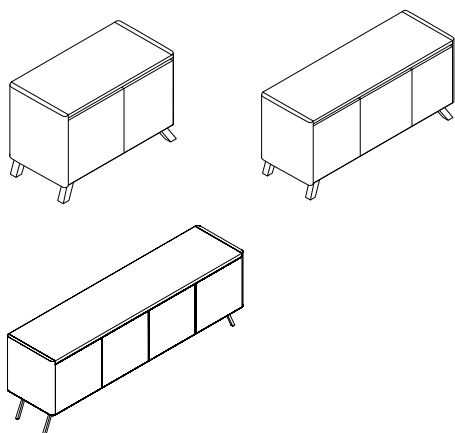

Angled Legs

CREDENZA FEATURES

Type: Single storage unit for boardrooms, meeting rooms or domestic use.

Carcass: 14swg to 20swg depending upon structural requirements of selected cabinet.

Doors: Non-locking door with soft close hinges and push-to-open mechanism.

End Panels: Curved end panels.

Legs: A choice of 2 legs styles; angled (bringing the unit up to 740mm high) and black hubless castors (620mm high). Angled legs are constructed using 14swg 60mm x 30mm steel tube with feet levellers.

Tops: 25mm MFC with 2mm ABS edge in a choice of Flexiform's standard finishes

Cable Management: Not available on this product.

Internal Components: Door compartments are complete with a central shelf, drawers have filing rails for the bottom drawer.

Counterbalance Weights: Included where required.

DIMENSIONS

Height: 620mm (castors), 740mm high (angled legs).

Depth: 515mm.

Width: 2 compartments: 1088mm, 3 compartments: 1600mm, 4 compartments: 2116mm

DELIVERY

This range is delivered assembled by Flexiform installation team, wrapped for protection.

WARRANTY

10 years from installation.

MATERIALS

MFC Top Panels: 25mm melamine faced chipboard (M.F.C) with 2mm ABS matching edging. British standard 476 class 1 surface spread of flame. Meets E1 European standards on Formaldehyde emissions.

Steel: Powder coated steel with minimum paint coverage thickness of 35 Microns. Indentation, cross cut+adhesion and bend tested.

FINISHES

Standard Flexiform finishes. Additional colour options available (may incur an upcharge).

MFC: Light Oak (MOK), White (WHM), Beech (MOB), Maple (MOM), Grey (MOG), Walnut (MOW), Romano Cherry (RCM).

Steel: RAL9006 Silver (JOS), RAL7024 Graphite (GGS), RAL7035 Pale Grey (PGS), RAL9016 White (JWS) and RAL9011 Black (BLS), Yellow Zinc RAL1018 (ZYS), Deep Orange RAL2011 (ORS), Carmine Red RAL3002 (CRS), Arrow Red RAL3001 (ARG), Pastel Mauve/ Violet RAL4009 (PMS), Tauben Blue RAL5014 (TGS), Ultramarine Blue RAL5002 (UBS), Signal Blue RAL5005 (SBS), Sky Blue RAL5015 (SBB), Regal Blue RAL5012 (RBS), Pastel Turquoise RAL6034 (PTS), Waterblue RAL5021 (WBS), Kahki Green RAL6013 (KGS), Fern Green

ENVIRONMENTAL CERTIFICATIONS