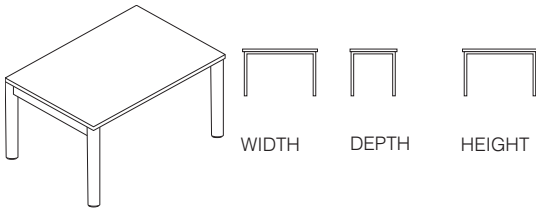

additions tables

TABLES

PEDESTAL TABLES

FLIP TOP & FOLDING TABLES

Pictured Right: 4x 1200mm (w) x 800mm (d) x 740mm (h) all white rectangular table with square legs. ADTABR41208SQJWSWHM.

HOW TO SPECIFY AN ADDITIONS TABLES

For example, to specify a 1200mm (w) x 800mm (d) x 740mm (h) all white additions table in square leg (pictured above) the code would be ADTABR41208SQJWSWHM. All tops are in MFC.

Steel Finishes

Silver	JOS	Waterblue	WBS
Graphite	GGG	Sky Blue	SBB
Pale Grey	PGS	Regal Blue	RBS
White	JWS	Signal Blue	SBS
Black	BLS	Ultramarine Blue	UBS
Arrow Red	ARG	Tauben Blue	TGS
Carmin Red	CRS	Pastel Turquoise	PTS
Deep Orange	ORS	Pastel Mauve	PMS
Zinc Yellow	ZYS	Khaki Green	KGS
Fern Green	FGB		

Rectangular Table with Round Legs.

Table with 60mm diameter legs.

	WIDTH	DEPTH	HEIGHT
ADTABR41006RD *** **	1000mm	600mm	740mm
ADTABR41206RD *** **	1200mm	600mm	740mm
ADTABR41406RD *** **	1400mm	600mm	740mm
ADTABR41606RD *** **	1600mm	600mm	740mm

ADTABE41608RD *** **	1600mm	800mm	740mm
ADTABE42010RD *** **	2000mm	1000mm	740mm
ADTABE42412RD *** **	2400mm	1200mm	740mm

Double D Table with Round Legs.

Table with 60mm diameter legs.

ADTABD41608RD *** **	1600mm	800mm	740mm
ADTABD42010RD *** **	2000mm	1000mm	740mm
ADTABD42412RD *** **	2400mm	1200mm	740mm