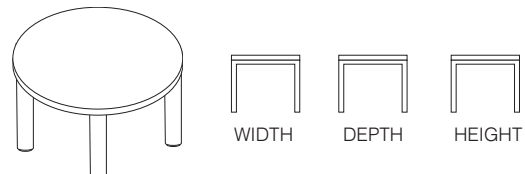

ADTABE41608RD *** **	1600mm	800mm	740mm
ADTABE42010RD *** **	2000mm	1000mm	740mm
ADTABE42412RD *** **	2400mm	1200mm	740mm

Double D Table with Round Legs.

Table with 60mm diameter legs.

ADTABD41608RD *** **	1600mm	800mm	740mm
ADTABD42010RD *** **	2000mm	1000mm	740mm
ADTABD42412RD *** **	2400mm	1200mm	740mm

Circular Table with Round Legs.

Table with 60mm diameter legs.

ADTABC408RD *** **	800mm	800mm	740mm
ADTABC409RD *** **	900mm	900mm	740mm
ADTABC410RD *** **	1000mm	1000mm	740mm
ADTABC412RD *** **	1200mm	1200mm	740mm

/4 leg coffee height

Rectangular Coffee Table with Round Legs.

Table with 60mm diameter legs.

ADTABLR0606RD *** **	600mm	600mm	450mm
ADTABLR0806RD *** **	800mm	600mm	450mm
ADTABLR1006RD *** **	1000mm	600mm	450mm
ADTABLR1206RD *** **	1200mm	600mm	450mm

Circular Coffee Table with Round Legs.

Table with 60mm diameter legs.

ADTABLC08RD *** **	800mm	800mm	450mm
ADTABLC10RD *** **	1000mm	1000mm	450mm

Square Legs

The above 740mm high tables are all available with square legs at the same price.