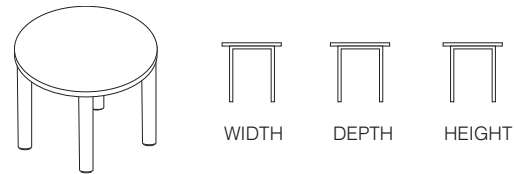

ADTABR41812RD *** **	1800mm	1200mm	740mm
ADTABR42012RD *** **	2000mm	1200mm	740mm
ADTABR42212RD *** **	2200mm	1200mm	740mm
ADTABR42412RD *** **	2400mm	1200mm	740mm

Elliptical Table with Round Legs.

Table with 60mm diameter legs.

ADTABE41608RD *** **	1600mm	800mm	740mm
ADTABE42010RD *** **	2000mm	1000mm	740mm
ADTABE42412RD *** **	2400mm	1200mm	740mm

Double D Table with Round Legs.

Table with 60mm diameter legs.

ADTABD41608RD *** **	1600mm	800mm	740mm
ADTABD42010RD *** **	2000mm	1000mm	740mm
ADTABD42412RD *** **	2400mm	1200mm	740mm

Circular Table with Round Legs.

Table with 60mm diameter legs.

ADTABC408RD *** **	800mm	800mm	740mm
ADTABC409RD *** **	900mm	900mm	740mm
ADTABC410RD *** **	1000mm	1000mm	740mm
ADTABC412RD *** **	1200mm	1200mm	740mm

/4 leg coffee height

Rectangular Coffee Table with Round Legs.

Table with 60mm diameter legs.

ADTABLR0606RD *** **	600mm	600mm	450mm
ADTABLR0806RD *** **	800mm	600mm	450mm
ADTABLR1006RD *** **	1000mm	600mm	450mm
ADTABLR1206RD *** **	1200mm	600mm	450mm