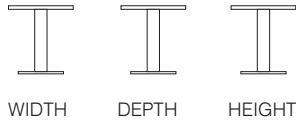

Circular Table with Flat Pedestal Base & Cable Management

With 80mm cutout, compatible with CMD Porthole IV, Inca, Office Electrics Pixel and Pluto.

	WIDTH	DEPTH	HEIGHT
APED06C074CM *** **	600mm	600mm	740mm
APED08C074CM *** **	800mm	800mm	740mm
APED09C074CM *** **	900mm	900mm	740mm
APED10C074CM *** **	1000mm	1000mm	745mm
APED12C074CM *** **	1200mm	1200mm	745mm

Square Table with Flat Pedestal Base & Cable Management

With 80mm cutout, compatible with CMD Porthole IV, Inca, Office Electrics Pixel and Pluto.

	WIDTH	DEPTH	HEIGHT
APED06S074CM *** **	600mm	600mm	740mm
APED08S074CM *** **	800mm	800mm	740mm
APED10S074CM *** **	1000mm	1000mm	745mm

/chrome base tables

Circular Table with Trumpet Chrome Base

No cable management available.

	WIDTH	DEPTH	HEIGHT
APED06CCOFCHROME***	600mm	600mm	450mm
APED08CCOFCHROME***	800mm	800mm	450mm
APED06CCHROME***	600mm	600mm	720mm
APED08CCHROME***	800mm	800mm	720mm
APED09CCHROME***	900mm	900mm	720mm
APED10CCHROME***	1000mm	1000mm	720mm
APED12CCHROME***	1200mm	1200mm	720mm
APED06CPOSCHROME***	600mm	600mm	1050mm
APED08CPOSCHROME***	800mm	800mm	1050mm

flip-top tables

Executive Flip-Top Table with Black and Satin Nickel Base Only.

Pre-drilled for optional linking kits.

	SHAPE	WIDTH	DEPTH	HEIGHT
FLIPEXEC1208 ***	Rectangular	1200mm	800mm	720mm
FLIPEXEC1408 ***	Rectangular	1400mm	800mm	720mm
FLIPEXEC1608 ***	Rectangular	1600mm	800mm	720mm
FLIPEXEC1808 ***	Rectangular	1800mm	800mm	720mm
FLIPEXEC1575 ***	Rectangular	1500mm	750mm	720mm
FLIPEXECSEMI ***	Semi-Circular	1600mm	800mm	720mm