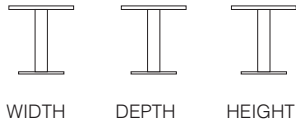

Double D-End Double Pedestal Base Tables.

2x weighted 600mm circular with 25mm thick top.

	WIDTH	DEPTH	HEIGHT
APED1608D074 *** **	1600mm	800mm	745mm
APED1809D074 *** **	1800mm	900mm	745mm
APED2010D074 *** **	2000mm	1000mm	745mm
APED1608D105 *** **	1600mm	800mm	1050mm
APED1809D105 *** **	1800mm	900mm	1050mm
APED2010D105 *** **	2000mm	1000mm	1050mm

Peninsular P-End Double Pedestal Base Tables.

2x weighted circular with 25mm thick top.

	WIDTH	DEPTH	HEIGHT
APED1608P074 *** **	1600mm	800mm	745mm
APED1809P074 *** **	1800mm	900mm	745mm
APED2010P074 *** **	2000mm	1000mm	745mm
APED1608P105 *** **	1600mm	800mm	1050mm
APED1809P105 *** **	1800mm	900mm	1050mm
APED2010P105 *** **	2000mm	1000mm	1050mm

Circular Table with Flat Pedestal Base & Cable Management

With 80mm cutout, compatible with CMD Porthole IV, Inca, Office Electrics Pixel and Pluto.

	WIDTH	DEPTH	HEIGHT
APED06C074CM *** **	600mm	600mm	740mm
APED08C074CM *** **	800mm	800mm	740mm
APED09C074CM *** **	900mm	900mm	740mm
APED10C074CM *** **	1000mm	1000mm	745mm
APED12C074CM *** **	1200mm	1200mm	745mm