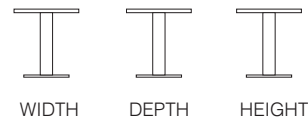

Peninsular P-End Double Pedestal Base Tables.

2x weighted circular with 25mm thick top.

	WIDTH	DEPTH	HEIGHT
APED1608P074 *** **	1600mm	800mm	745mm
APED1809P074 *** **	1800mm	900mm	745mm
APED2010P074 *** **	2000mm	1000mm	745mm
APED1608P105 *** **	1600mm	800mm	1050mm
APED1809P105 *** **	1800mm	900mm	1050mm
APED2010P105 *** **	2000mm	1000mm	1050mm

Circular Table with Flat Pedestal Base & Cable Management

With 80mm cutout, compatible with CMD Porthole IV, Inca, Office Electrics Pixel and Pluto.

	WIDTH	DEPTH	HEIGHT
APED06C074CM *** **	600mm	600mm	740mm
APED08C074CM *** **	800mm	800mm	740mm
APED09C074CM *** **	900mm	900mm	740mm
APED10C074CM *** **	1000mm	1000mm	745mm
APED12C074CM *** **	1200mm	1200mm	745mm

Square Table with Flat Pedestal Base & Cable Management

With 80mm cutout, compatible with CMD Porthole IV, Inca, Office Electrics Pixel and Pluto.

	WIDTH	DEPTH	HEIGHT
APED06S074CM *** **	600mm	600mm	740mm
APED08S074CM *** **	800mm	800mm	740mm
APED10S074CM *** **	1000mm	1000mm	745mm

/chrome base tables

Circular Table with Trumpet Chrome Base

No cable management available.

	WIDTH	DEPTH	HEIGHT
APED06CCOFCHROME***	600mm	600mm	450mm
APED08CCOFCHROME***	800mm	800mm	450mm
APED06CCHROME***	600mm	600mm	720mm
APED08CCHROME***	800mm	800mm	720mm
APED09CCHROME***	900mm	900mm	720mm
APED10CCHROME***	1000mm	1000mm	720mm
APED12CCHROME***	1200mm	1200mm	720mm
APED06CPOSCHROME***	600mm	600mm	1050mm
APED08CPOSCHROME***	800mm	800mm	1050mm