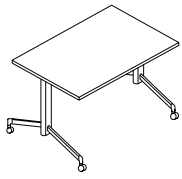

flip-top tables

Executive Flip-Top Table with Black and Satin Nickel Base Only.

Pre-drilled for optional linking kits.

	SHAPE	WIDTH	DEPTH	HEIGHT
FLIPEXEC1208 ***	Rectangular	1200mm	800mm	720mm
FLIPEXEC1408 ***	Rectangular	1400mm	800mm	720mm
FLIPEXEC1608 ***	Rectangular	1600mm	800mm	720mm
FLIPEXEC1808 ***	Rectangular	1800mm	800mm	720mm
FLIPEXEC1575 ***	Rectangular	1500mm	750mm	720mm
FLIPEXECSEMI ***	Semi-Circular	1600mm	800mm	720mm

Linking Kit (FITKITPLAKOTOP) £26

Y Flip-Top Table with Painted Base Only.

Pre-drilled for optional linking kits.

	SHAPE	WIDTH	DEPTH	HEIGHT
FLIPYLEG1008*** **	Rectangular	1000mm	800mm	720mm
FLIPYLEG1208*** **	Rectangular	1200mm	800mm	720mm
FLIPYLEG1408*** **	Rectangular	1400mm	800mm	720mm
FLIPYLEG1608*** **	Rectangular	1600mm	800mm	720mm
FLIPYLEG1808*** **	Rectangular	1800mm	800mm	720mm

Rectangular Flip Top Table with Prestige Legs.

Flip top table for nesting. Extended lead time.

	SHAPE	WIDTH	DEPTH	HEIGHT
ADTABFT1407RP *** **	Rectangular	1400mm	700mm	720mm
ADTABFT1607RP *** **	Rectangular	1600mm	700mm	720mm
ADTABFT1808RP *** **	Rectangular	1800mm	800mm	720mm
ADTABFT14D7RP *** **	Semi-Circular	1400mm	700mm	720mm
ADTABFT16D8RP *** **	Semi-Circular	1600mm	800mm	720mm
ADTABFT14T7RP *** **	Trapezoidal	1400mm	606mm	720mm
ADTABFT16T8RP *** **	Trapezoidal	1600mm	693mm	720mm

Rectangular Flip Top Table with 'V' Legs.

Flip top table for nesting.

	SHAPE	WIDTH	DEPTH	HEIGHT
ADTABFT1407VS *** **	Rectangular	1400mm	700mm	720mm
ADTABFT1408VS *** **	Rectangular	1400mm	800mm	720mm
ADTABFT1608VS *** **	Rectangular	1600mm	800mm	720mm
ADTABFT1808VS *** **	Rectangular	1800mm	800mm	720mm
ADTABFT2008VS *** **	Rectangular	2000mm	800mm	720mm