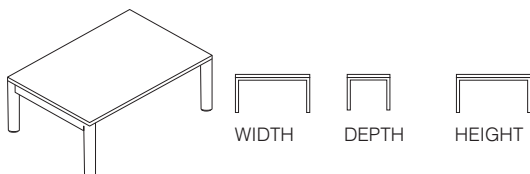

ADTABE41608RD *** **	1600mm	800mm	740mm
ADTABE42010RD *** **	2000mm	1000mm	740mm
ADTABE42412RD *** **	2400mm	1200mm	740mm

Double D Table with Round Legs.

Table with 60mm diameter legs.

ADTABD41608RD *** **	1600mm	800mm	740mm
ADTABD42010RD *** **	2000mm	1000mm	740mm
ADTABD42412RD *** **	2400mm	1200mm	740mm

Circular Table with Round Legs.

Table with 60mm diameter legs.

ADTABC408RD *** **	800mm	800mm	740mm
ADTABC409RD *** **	900mm	900mm	740mm
ADTABC410RD *** **	1000mm	1000mm	740mm
ADTABC412RD *** **	1200mm	1200mm	740mm

/4 leg coffee height

Rectangular Coffee Table with Round Legs.

Table with 60mm diameter legs.

ADTABLR0606RD *** **	600mm	600mm	450mm
ADTABLR0806RD *** **	800mm	600mm	450mm
ADTABLR1006RD *** **	1000mm	600mm	450mm
ADTABLR1206RD *** **	1200mm	600mm	450mm

Circular Coffee Table with Round Legs.

Table with 60mm diameter legs.

ADTABLC08RD *** **	800mm	800mm	450mm
ADTABLC10RD *** **	1000mm	1000mm	450mm

Square Legs

The above 740mm high tables are all available with square legs at the same price.