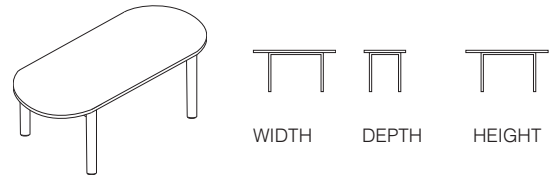

Rectangular Table with Round Legs.

Table with 60mm diameter legs.

	WIDTH	DEPTH	HEIGHT
ADTABR41006RD *** **	1000mm	600mm	740mm
ADTABR41206RD *** **	1200mm	600mm	740mm
ADTABR41406RD *** **	1400mm	600mm	740mm
ADTABR41606RD *** **	1600mm	600mm	740mm

ADTABR41812RD *** **	1800mm	1200mm	740mm
ADTABR42012RD *** **	2000mm	1200mm	740mm
ADTABR42212RD *** **	2200mm	1200mm	740mm
ADTABR42412RD *** **	2400mm	1200mm	740mm

Elliptical Table with Round Legs.

Table with 60mm diameter legs.

ADTABE41608RD *** **	1600mm	800mm	740mm
ADTABE42010RD *** **	2000mm	1000mm	740mm
ADTABE42412RD *** **	2400mm	1200mm	740mm

Double D Table with Round Legs.

Table with 60mm diameter legs.

ADTABD41608RD *** **	1600mm	800mm	740mm
ADTABD42010RD *** **	2000mm	1000mm	740mm
ADTABD42412RD *** **	2400mm	1200mm	740mm

Circular Table with Round Legs.

Table with 60mm diameter legs.

ADTABC408RD *** **	800mm	800mm	740mm
ADTABC409RD *** **	900mm	900mm	740mm
ADTABC410RD *** **	1000mm	1000mm	740mm
ADTABC412RD *** **	1200mm	1200mm	740mm