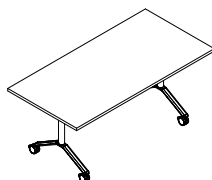

/chrome base tables

Circular Table with Trumpet Chrome Base

No cable management available.

	WIDTH	DEPTH	HEIGHT
APED06CCOFCHROME***	600mm	600mm	450mm
APED08CCOFCHROME***	800mm	800mm	450mm
APED06CCHROME***	600mm	600mm	720mm
APED08CCHROME***	800mm	800mm	720mm
APED09CCHROME***	900mm	900mm	720mm
APED10CCHROME***	1000mm	1000mm	720mm
APED12CCHROME***	1200mm	1200mm	720mm
APED06CPOSCHROME***	600mm	600mm	1050mm
APED08CPOSCHROME***	800mm	800mm	1050mm

flip-top tables

Executive Flip-Top Table with Black and Satin Nickel Base Only.

Pre-drilled for optional linking kits.

	SHAPE	WIDTH	DEPTH	HEIGHT
FLIPEXEC1208 ***	Rectangular	1200mm	800mm	720mm
FLIPEXEC1408 ***	Rectangular	1400mm	800mm	720mm
FLIPEXEC1608 ***	Rectangular	1600mm	800mm	720mm
FLIPEXEC1808 ***	Rectangular	1800mm	800mm	720mm
FLIPEXEC1575 ***	Rectangular	1500mm	750mm	720mm
FLIPEXECSEMI ***	Semi-Circular	1600mm	800mm	720mm

Linking Kit (FITKITPLAKOTOP) £26

Y Flip-Top Table with Painted Base Only.

Pre-drilled for optional linking kits.

	SHAPE	WIDTH	DEPTH	HEIGHT
FLIPYLEG1008*** **	Rectangular	1000mm	800mm	720mm
FLIPYLEG1208*** **	Rectangular	1200mm	800mm	720mm
FLIPYLEG1408*** **	Rectangular	1400mm	800mm	720mm
FLIPYLEG1608*** **	Rectangular	1600mm	800mm	720mm
FLIPYLEG1808*** **	Rectangular	1800mm	800mm	720mm

Rectangular Flip Top Table with Prestige Legs.

Flip top table for nesting. Extended lead time.

	SHAPE	WIDTH	DEPTH	HEIGHT
ADTABFT1407RP *** **	Rectangular	1400mm	700mm	720mm
ADTABFT1607RP *** **	Rectangular	1600mm	700mm	720mm
ADTABFT1808RP *** **	Rectangular	1800mm	800mm	720mm
ADTABFT14D7RP *** **	Semi-Circular	1400mm	700mm	720mm
ADTABFT16D8RP *** **	Semi-Circular	1600mm	800mm	720mm
ADTABFT14T7RP *** **	Trapezoidal	1400mm	606mm	720mm
ADTABFT16T8RP *** **	Trapezoidal	1600mm	693mm	720mm