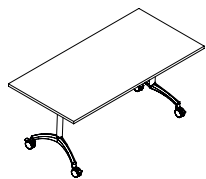

/chrome base tables

Circular Table with Trumpet Chrome Base

No cable management available.

	WIDTH	DEPTH	HEIGHT
APED06CCOFCHROME***	600mm	600mm	450mm
APED08CCOFCHROME***	800mm	800mm	450mm
APED06CCHROME***	600mm	600mm	720mm
APED08CCHROME***	800mm	800mm	720mm
APED09CCHROME***	900mm	900mm	720mm
APED10CCHROME***	1000mm	1000mm	720mm
APED12CCHROME***	1200mm	1200mm	720mm
APED06CPOSCHROME***	600mm	600mm	1050mm
APED08CPOSCHROME***	800mm	800mm	1050mm

flip-top tables

Executive Flip-Top Table with Black and Satin Nickel Base Only.

Pre-drilled for optional linking kits.

	SHAPE	WIDTH	DEPTH	HEIGHT
FLIPEXEC1208 ***	Rectangular	1200mm	800mm	720mm
FLIPEXEC1408 ***	Rectangular	1400mm	800mm	720mm
FLIPEXEC1608 ***	Rectangular	1600mm	800mm	720mm
FLIPEXEC1808 ***	Rectangular	1800mm	800mm	720mm
FLIPEXEC1575 ***	Rectangular	1500mm	750mm	720mm
FLIPEXECSEMI ***	Semi-Circular	1600mm	800mm	720mm

Linking Kit (FITKITPLAKOTOP) £26

Y Flip-Top Table with Painted Base Only.

Pre-drilled for optional linking kits.

	SHAPE	WIDTH	DEPTH	HEIGHT
FLIPYLEG1008*** **	Rectangular	1000mm	800mm	720mm
FLIPYLEG1208*** **	Rectangular	1200mm	800mm	720mm
FLIPYLEG1408*** **	Rectangular	1400mm	800mm	720mm
FLIPYLEG1608*** **	Rectangular	1600mm	800mm	720mm
FLIPYLEG1808*** **	Rectangular	1800mm	800mm	720mm