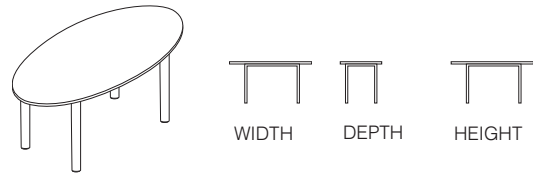

Elliptical Table with Round Legs.

Table with 60mm diameter legs.

ADTABE41608RD *** **	1600mm	800mm	740mm
ADTABE42010RD *** **	2000mm	1000mm	740mm
ADTABE42412RD *** **	2400mm	1200mm	740mm