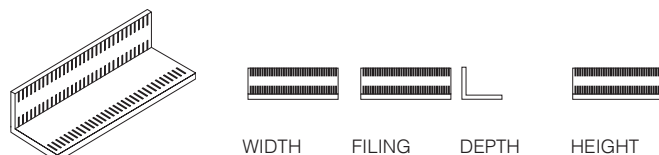

Lateral Plain Shelf with Fixed Rail.

Available as a single (01) shelf or pack of 4 (04).

	WIDTH	FILING WIDTH	DEPTH	HEIGHT
FGULP0840***01	800mm	737mm	415mm	25mm
FGULP1040***01	1000mm	937mm	415mm	25mm
FGULP1240***01	1200mm	1137mm	415mm	25mm
FGULP0840***04	800mm	737mm	415mm	25mm
FGULP1040***04	1000mm	937mm	415mm	25mm
FGULP1240***04	1200mm	1137mm	415mm	25mm

Accessories.

You may want to order these accessories.

FILES

- AZV
- AZV
- AZV
- AZV
- AZV
- AZV

Slotted Filing Shelf.

Available as a single (01) shelf or pack of 4 (04).

	WIDTH	FILING WIDTH	DEPTH	HEIGHT
FGFXS0840***01	800mm	737mm	415mm	172mm
FGFXS1040***01	1000mm	937mm	415mm	172mm
FGFXS1240***01	1200mm	1137mm	415mm	172mm
FGFXS0840***04	800mm	737mm	415mm	172mm
FGFXS1040***04	1000mm	937mm	415mm	172mm
FGFXS1240***04	1200mm	1137mm	415mm	172mm