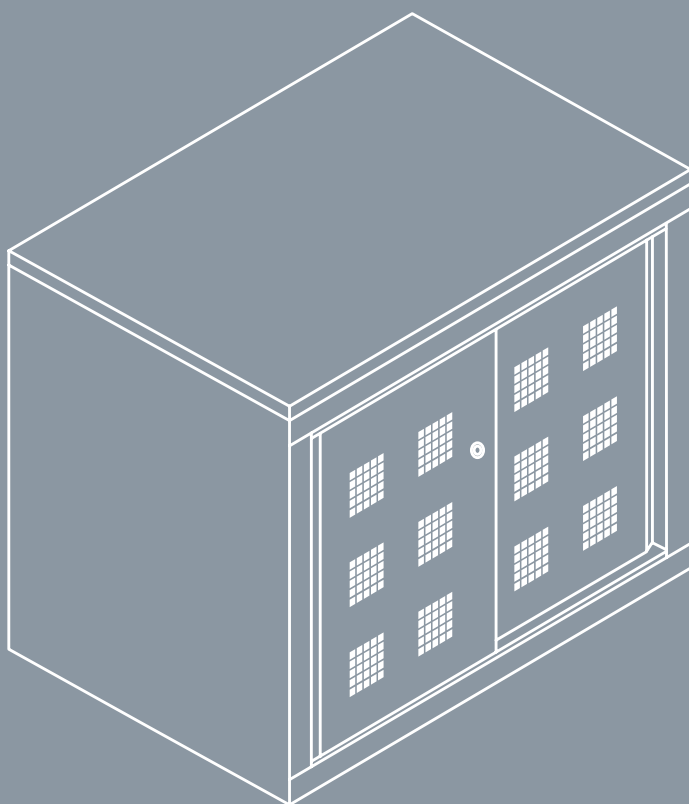

FLEXIGLIDE MK2 COMPONENTS

Each Jot storage has a selection of compatible components which help organise your office filing/ storage and equipment. Components can be mixed and matched to increase flexibility. Use the guides to the right to work

out which selection of components fit in your chosen storage. For advice or a full filing assessment, please call our expert survey analysts on 01274 706206.

STEP BY STEP GUIDE TO WORKING OUT THE CORRECT COMPONENTS.

1. Use the internal height measurement guide to get the internal height of the chosen hinged door storage unit.
2. Using either mms or 1 inch slots as a measurement and the component guide, calculate which combination of components can fit in the storage.
3. Repeat with any additional storage unit.
4. Order the correct component's and accessories if desired. Each components width needs to match the width of the chosen hinged door unit.

Unit Example:

1. Lateral suspended filing rails.
  2. Pigeon holes with slotted shelf and dividers.
  3. Slotted shelf and dividers to hold A4 ring binders.
2. These components together fit into 1350mm high Flexiglide MK2.

TIP

The bottom of the unit can be used as a shelf if desired. If used remember to leave space before inserting the next component. Any surplus internal space can be distributed throughout the unit.

INTERNAL HEIGHTS

FLEXIGLIDE MK2 UNIT	1350mm	1110mm	740mm

DECORATIVE & PLAIN DOOR	1210mm or 47.5"	970mm or 38"	600mm or 23.5"