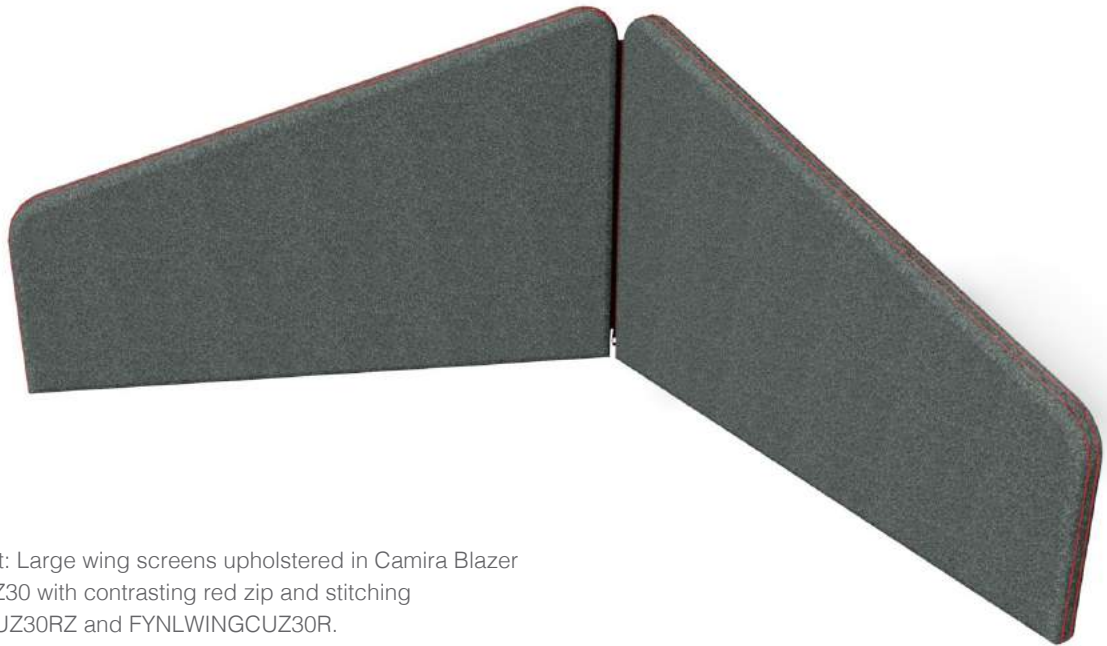

flexiform

FYN SCREENS
SPECIFICATION GUIDE

fyn screens

The fyn screen system is a frameless fabric screen which offers the same level of privacy as our standard screens. Fyn can be desk mounted or freestanding to move around workspaces and comes with a contrasting zip to connect together.

FYN SCREENS

DESK MOUNTED SCREENS

Pictured Right: Large wing screens upholstered in Camira Blazer Silcoates CUZ30 with contrasting red zip and stitching
FYNLWINGCUZ30RZ and FYNLWINGCUZ30R.

HOW TO SPECIFY A FYN TABLE TOP SCREEN

Fyn screens connect through zips, each screen needs to be specified with either a zip or a pull zip. For example, If connecting 2 wing screens to a centre screen, the centre screen will have a zip on one end, and a zip pull on the other. One wing screen will need to be specified with a zip to connect to the centre screens zip pull. The other wing screen will need to be specified with a zip pull to connect to the centre screens zip. If a zip pull is required add a 'Z' to the end of the code.

CENTRE SCREENS

Rectangular Screens Centre Screens.

Centre screen with coloured zip available as small, medium and large.

	WIDTH	DEPTH	HEIGHT
FYNSCENT *****	375mm	40mm	370mm
FYNMCENT *****	575mm	40mm	370mm
FYNLCENT *****	775mm	40mm	370mm