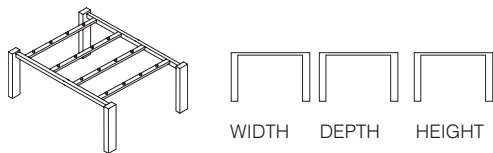

740mm High B2B Desk Frame with 80x50 Legs.

Rectangular 80mm x 50mm legs.

	WIDTH	DEPTH	HEIGHT
JBD1616X08 *** 740R	800mm	1650mm	740mm
JBD1616X10 *** 740R	1000mm	1650mm	740mm
JBD1616X12 *** 740R	1200mm	1650mm	740mm
JBD1616X14 *** 740R	1400mm	1650mm	740mm
JBD1616X16 *** 740R	1600mm	1650mm	740mm
JBD1616X18 *** 740R	1800mm	1650mm	740mm
JBD1616X20 *** 740R	2000mm	1650mm	740mm