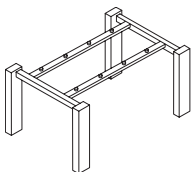

740mm High Single Desk Frame with 80x50 Legs.
Rectangular 80mm x 50mm legs. Left handed/ right handed.

	WIDTH	DEPTH	HEIGHT
JBS0810X14L *** 740R	1400mm	800mm	740mm
JBS0810X16L *** 740R	1600mm	800mm	740mm
JBS0810X18L *** 740R	1800mm	800mm	740mm
JBS0810X20L *** 740R	2000mm	800mm	740mm
JBS0810X14R *** 740R	1400mm	800mm	740mm
JBS0810X16R *** 740R	1600mm	800mm	740mm
JBS0810X18R *** 740R	1800mm	800mm	740mm
JBS0810X20R *** 740R	2000mm	800mm	740mm