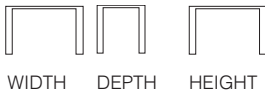

## DESKS FOR DOUBLE WAVE TOPS

**740mm High Single Desk Frame with 100x100 Legs.**  
Square 100mm x 100mm legs.

	WIDTH	DEPTH	HEIGHT
JBS1010X14 *** 740S	1400mm	1000/800	740mm
JBS1010X16 *** 740S	1600mm	1000/800	740mm
JBS1010X18 *** 740S	1800mm	1000/800	740mm
JBS1010X20 *** 740S	2000mm	1000/800	740mm