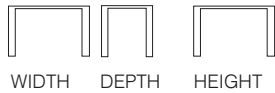

JOT SINGLE & SIDE-TO-SIDE STARTER DESKS

DESKS FOR RECTANGULAR TOPS

740mm High Single Desk Frame with 100x100 Legs.
100mm x 100mm square legs.

	WIDTH	DEPTH	HEIGHT
JBS0808X08 *** 740S	800mm	800mm	740mm
JBS0808X10 *** 740S	1000mm	800mm	740mm
JBS0808X12 *** 740S	1200mm	800mm	740mm
JBS0808X14 *** 740S	1400mm	800mm	740mm
JBS0808X16 *** 740S	1600mm	800mm	740mm
JBS0808X18 *** 740S	1800mm	800mm	740mm
JBS0808X20 *** 740S	2000mm	800mm	740mm

JBS0606X08 *** 740S	800mm	600mm	740mm
JBS0606X10 *** 740S	1000mm	600mm	740mm
JBS0606X12 *** 740S	1200mm	600mm	740mm
JBS0606X14 *** 740S	1400mm	600mm	740mm
JBS0606X16 *** 740S	1600mm	600mm	740mm
JBS0606X18 *** 740S	1800mm	600mm	740mm
JBS0606X20 *** 740S	2000mm	600mm	740mm