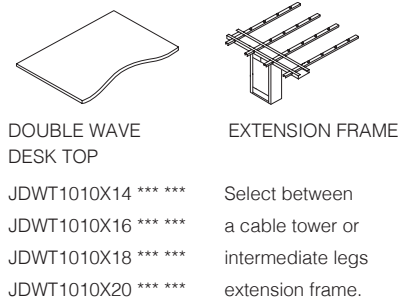

DOUBLE WAVE DESK TOP	EXTENSION FRAME
JDWT1010X14 *** **	Select between a cable tower or intermediate legs extension frame.
JDWT1010X16 *** **	
JDWT1010X18 *** **	
JDWT1010X20 *** **	

740mm High B2B Desk Frame with Rectangular Legs.
Rectangular 80mm x 50mm legs. Double wave top.