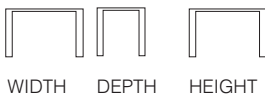

740mm High Single Desk Frame with 80x50 Legs.
Rectangular 80mm x 50mm legs.

	WIDTH	DEPTH	HEIGHT
JBS1010X14 *** 740R	1400mm	1000/800	740mm
JBS1010X16 *** 740R	1600mm	1000/800	740mm
JBS1010X18 *** 740R	1800mm	1000/800	740mm
JBS1010X20 *** 740R	2000mm	1000/800	740mm