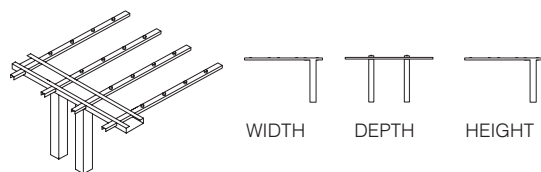

**Accessories.**

You may want to order these items.

DESK TOP

Select a rectangular, single wave or double wave desk top to fit.

**740mm High B2B Desk Frame with Intermediate Legs.**

Suitable for 100x100 and 80x50 frames.