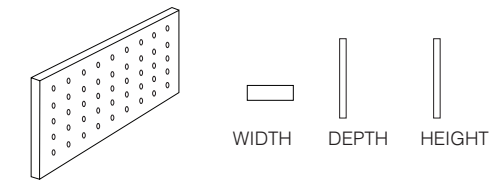

MODESTY PANELS

Decorative Modesty Panels.
Includes brackets.

JMOD08 *** D	800mm	N/a	317mm
JMOD10 *** D	1000mm	N/a	317mm
JMOD12 *** D	1200mm	N/a	317mm
JMOD14 *** D	1400mm	N/a	317mm
JMOD16 *** D	1600mm	N/a	317mm
JMOD18 *** D	1800mm	N/a	317mm
JMOD20 *** D	2000mm	N/a	317mm