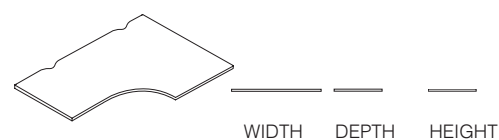

Corner Workstation Desk Tops with Cable Entry.

Left handed (L) or right handed (R).

	WIDTH	DEPTH	HEIGHT
JWST0810X14L *** CBE	1400mm	1000/800	25mm
JWST0810X16L *** CBE	1600mm	1000/800	25mm
JWST0810X18L *** CBE	1800mm	1000/800	25mm
JWST0810X20L *** CBE	2000mm	1000/800	25mm
JWST0810X14R *** CBE	1400mm	1000/800	25mm
JWST0810X16R *** CBE	1600mm	1000/800	25mm
JWST0810X18R *** CBE	1800mm	1000/800	25mm
JWST0810X20R *** CBE	2000mm	1000/800	25mm