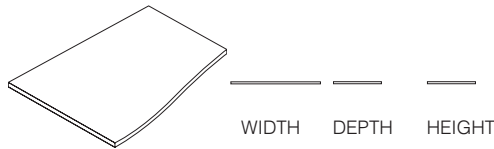

Single Wave Desk Tops.

Left handed (L) or right handed (R).

	WIDTH	DEPTH	HEIGHT
JSWT0810X14L *** STD	1400mm	1000/800	25mm
JSWT0810X16L *** STD	1600mm	1000/800	25mm
JSWT0810X18L *** STD	1800mm	1000/800	25mm
JSWT0810X20L *** STD	2000mm	1000/800	25mm
JSWT0810X14R *** STD	1400mm	1000/800	25mm
JSWT0810X16R *** STD	1600mm	1000/800	25mm
JSWT0810X18R *** STD	1800mm	1000/800	25mm
JSWT0810X20R *** STD	2000mm	1000/800	25mm