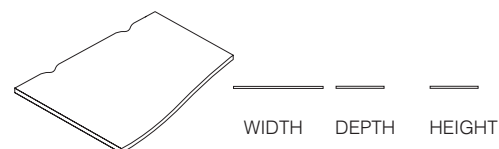

Single Wave Desk Tops with Cable Entry.

Left handed (L) or right handed (R).

	WIDTH	DEPTH	HEIGHT
JSWT0810X14L *** CBE	1400mm	1000/800	25mm
JSWT0810X16L *** CBE	1600mm	1000/800	25mm
JSWT0810X18L *** CBE	1800mm	1000/800	25mm
JSWT0810X20L *** CBE	2000mm	1000/800	25mm
JSWT0810X14R *** CBE	1400mm	1000/800	25mm
JSWT0810X16R *** CBE	1600mm	1000/800	25mm
JSWT0810X18R *** CBE	1800mm	1000/800	25mm
JSWT0810X20R *** CBE	2000mm	1000/800	25mm