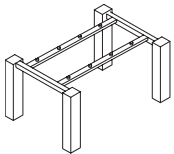

DESKS FOR DOUBLE WAVE TOPS

740mm High Single Desk Frame with 100x100 Legs.
Square 100mm x 100mm legs.

	WIDTH	DEPTH	HEIGHT
JBS1010X14 *** 740S	1400mm	1000/800	740mm
JBS1010X16 *** 740S	1600mm	1000/800	740mm
JBS1010X18 *** 740S	1800mm	1000/800	740mm
JBS1010X20 *** 740S	2000mm	1000/800	740mm