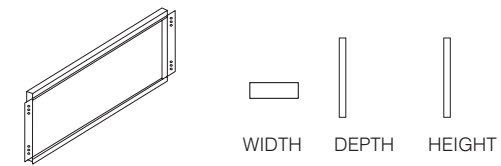

Plain Modesty Panels.
Includes brackets.

JMOD08 *** P	800mm	N/a	317mm
JMOD10 *** P	1000mm	N/a	317mm
JMOD12 *** P	1200mm	N/a	317mm
JMOD14 *** P	1400mm	N/a	317mm
JMOD16 *** P	1600mm	N/a	317mm
JMOD18 *** P	1800mm	N/a	317mm
JMOD20 *** P	2000mm	N/a	317mm