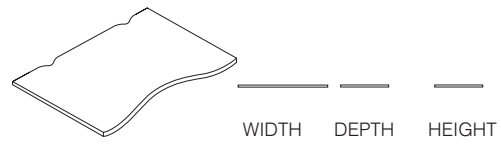

Double Wave Desk Tops.
Left handed or right handed.

JDWT1010X14L *** CBE	1400mm	1000/800	25mm
JDWT1010X16L *** CBE	1600mm	1000/800	25mm
JDWT1010X18L *** CBE	1800mm	1000/800	25mm
JDWT1010X20L *** CBE	2000mm	1000/800	25mm