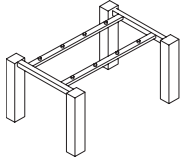

JOT SINGLE & SIDE-TO-SIDE STARTER DESKS

DESKS FOR RECTANGULAR TOPS

740mm High Single Desk Frame with 100x100 Legs.
100mm x 100mm square legs.

	WIDTH	DEPTH	HEIGHT
JBS0808X08 *** 740S	800mm	800mm	740mm
JBS0808X10 *** 740S	1000mm	800mm	740mm
JBS0808X12 *** 740S	1200mm	800mm	740mm
JBS0808X14 *** 740S	1400mm	800mm	740mm
JBS0808X16 *** 740S	1600mm	800mm	740mm
JBS0808X18 *** 740S	1800mm	800mm	740mm
JBS0808X20 *** 740S	2000mm	800mm	740mm

JBS0606X08 *** 740S	800mm	600mm	740mm
JBS0606X10 *** 740S	1000mm	600mm	740mm
JBS0606X12 *** 740S	1200mm	600mm	740mm
JBS0606X14 *** 740S	1400mm	600mm	740mm
JBS0606X16 *** 740S	1600mm	600mm	740mm
JBS0606X18 *** 740S	1800mm	600mm	740mm
JBS0606X20 *** 740S	2000mm	600mm	740mm