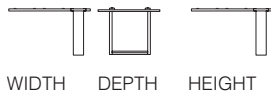

JOT SIDE TO SIDE EXTENSIONS

SIDE TO SIDE EXTENSION DESKS FOR ANY TOP

S2S Extension Frame with Cable Tower.

Suitable for 740mm high rectangular or square leg desks.