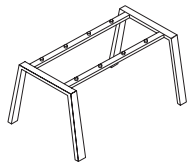

720mm High Single Desk Frame with A Frame Legs.

A frame legs.

	WIDTH	DEPTH	HEIGHT
JBS1010X14 ***GAFX	1400mm	800mm	720mm
JBS1010X16 *** GAFX	1600mm	800mm	720mm
JBS1010X18 *** GAFX	1800mm	800mm	720mm
JBS1010X20 *** GAFX	2000mm	800mm	720mm