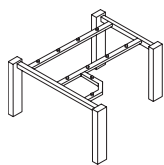

Single Corner Workstation Desk Frame with 100x100 Legs.

Square 100mm x 100mm legs. Left handed/ right handed.

	WIDTH	DEPTH	HEIGHT
JWS0812x14 *** 720SL	1400mm	1200/800	720mm
JWS0812x16 *** 720SL	1600mm	1200/800	720mm
JWS0812x18 *** 720SL	1800mm	1200/800	720mm
JWS0812x20 *** 720SL	2000mm	1200/800	720mm
JWS0812x14 *** 720SR	1400mm	1200/800	720mm
JWS0812x16 *** 720SR	1600mm	1200/800	720mm
JWS0812x18 *** 720SR	1800mm	1200/800	720mm
JWS0812x20 *** 720SR	2000mm	1200/800	720mm