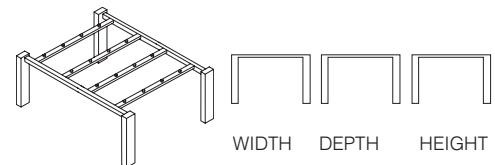

WIDTH	DEPTH	HEIGHT
JBD2020X14 *** 740R	1400mm	2050mm	740mm
JBD2020X16 *** 740R	1600mm	2050mm	740mm
JBD2020X18 *** 740R	1800mm	2050mm	740mm
JBD2020X20 *** 740R	2000mm	2050mm	740mm

Accessories.
You may want to order these items.