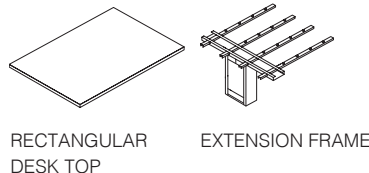

Accessories.

You may want to order these items.

RECTANGULAR DESK TOP	EXTENSION FRAME
JRET0808X08 *** **	Select between a cable tower or intermediate legs extension frame.
JRET0808X10 *** **	
JRET0808X12 *** **	
JRET0808X14 *** **	
JRET0808X16 *** **	
JRET0808X18 *** **	
JRET0808X20 *** **	

The above desks are available as a 720mm high version.

Please replace the '740' part of the code to '720'. The prices remain the same as the 740mm high versions. EG. 'JBD1616X08 *** 740S' would become 'JBD1616X08 *** 720S'