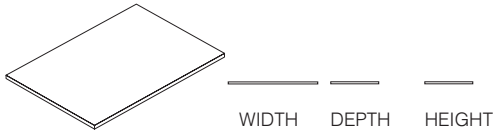

DESK TOPS

Rectangular Desk Tops.

Various depths

	WIDTH	DEPTH	HEIGHT
JRET0808X08 *** STD	800mm	800mm	25mm
JRET0808X10 *** STD	1000mm	800mm	25mm
JRET0808X12 *** STD	1200mm	800mm	25mm
JRET0808X14 *** STD	1400mm	800mm	25mm
JRET0808X16 *** STD	1600mm	800mm	25mm
JRET0808X18 *** STD	1800mm	800mm	25mm
JRET0808X20 *** STD	2000mm	800mm	25mm
JRET0606X08 *** STD	800mm	600mm	25mm
JRET0606X10 *** STD	1000mm	600mm	25mm
JRET0606X12 *** STD	1200mm	600mm	25mm
JRET0606X14 *** STD	1400mm	600mm	25mm
JRET0606X16 *** STD	1600mm	600mm	25mm
JRET0606X18 *** STD	1800mm	600mm	25mm
JRET0606X20 *** STD	2000mm	600mm	25mm