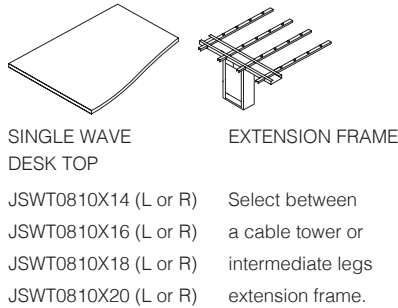

SINGLE WAVE DESK TOP	EXTENSION FRAME
JSWT0810X14 (L or R)	Select between a cable tower or intermediate legs extension frame.
JSWT0810X16 (L or R)	
JSWT0810X18 (L or R)	
JSWT0810X20 (L or R)	

The above desks are available as a 720mm high version.

Please replace the '740' part of the code to '720'. The prices remain the same as the 740mm high versions. EG. 'JBD1620X14 *** 740R' would become 'JBD1620X14 *** 720R'