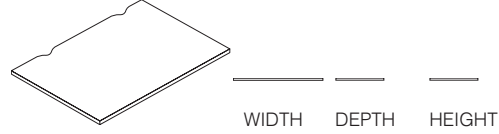

Rectangular Desk Tops with Cable Entry.

Various depths.

	WIDTH	DEPTH	HEIGHT
JRET0808X08 *** CBE	800mm	800mm	25mm
JRET0808X10 *** CBE	1000mm	800mm	25mm
JRET0808X12 *** CBE	1200mm	800mm	25mm
JRET0808X14 *** CBE	1400mm	800mm	25mm
JRET0808X16 *** CBE	1600mm	800mm	25mm
JRET0808X18 *** CBE	1800mm	800mm	25mm
JRET0808X20 *** CBE	2000mm	800mm	25mm
JRET0606X08 *** CBE	800mm	600mm	25mm
JRET0606X10 *** CBE	1000mm	600mm	25mm
JRET0606X12 *** CBE	1200mm	600mm	25mm
JRET0606X14 *** CBE	1400mm	600mm	25mm
JRET0606X16 *** CBE	1600mm	600mm	25mm
JRET0606X18 *** CBE	1800mm	600mm	25mm
JRET0606X20 *** CBE	2000mm	600mm	25mm