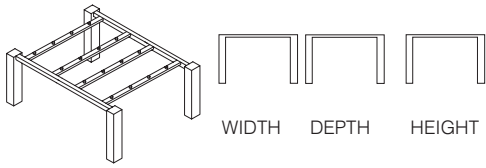

BACK-TO-BACK DESKS FOR SINGLE WAVE TOPS

740mm High B2B Desk Frame with 100x100 Legs.
Square 100mm x 100mm legs. Single wave top.

	WIDTH	DEPTH	HEIGHT
JBD1620X14 *** 740S	1400mm	2050/1650	740mm
JBD1620X16 *** 740S	1600mm	2050/1650	740mm
JBD1620X18 *** 740S	1800mm	2050/1650	740mm
JBD1620X20 *** 740S	2000mm	2050/1650	740mm

Accessories.
You may want to order these items.