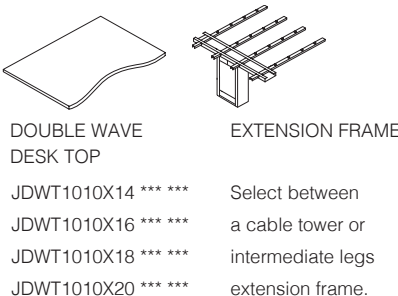

DOUBLE WAVE DESK TOP	EXTENSION FRAME
JDWT1010X14 *** **	Select between a cable tower or intermediate legs extension frame.
JDWT1010X16 *** **	
JDWT1010X18 *** **	
JDWT1010X20 *** **