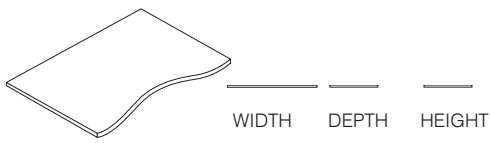

Double Wave Desk Tops.
MFC tops.

JDWT1010X14L *** STD	1400mm	1000/800	25mm
JDWT1010X16L *** STD	1600mm	1000/800	25mm
JDWT1010X18L *** STD	1800mm	1000/800	25mm
JDWT1010X20L *** STD	2000mm	1000/800	25mm