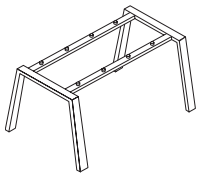

720mm High Single Desk Frame with A Frame Legs.
A frame legs.

	WIDTH	DEPTH	HEIGHT
JBS0810X14L ***GAFX	1400mm	800mm	720mm
JBS0810X16L *** GAFX	1600mm	800mm	720mm
JBS0810X18L *** GAFX	1800mm	800mm	720mm
JBS0810X10L *** GAFX	2000mm	800mm	720mm
JBS0810X14R *** GAFX	1400mm	800mm	720mm
JBS0810X16R *** GAFX	1600mm	800mm	720mm
JBS0810X18R *** GAFX	1800mm	800mm	720mm
JBS0810X20R *** GAFX	2000mm	800mm	720mm