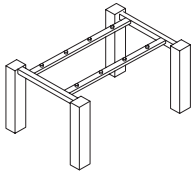

**720mm High Single Desk Frame with A Frame Legs.**  
A frame legs.

	WIDTH	DEPTH	HEIGHT
JBS0808X08 *** GAFX	800mm	800mm	720mm
JBS0808X10 *** GAFX	1000mm	800mm	720mm
JBS0808X12 *** GAFX	1200mm	800mm	720mm
JBS0808X14 *** GAFX	1400mm	800mm	720mm
JBS0808X16 *** GAFX	1600mm	800mm	720mm
JBS0808X18 *** GAFX	1800mm	800mm	720mm
JBS0808X20 *** GAFX	2000mm	800mm	720mm

## DESKS FOR SINGLE WAVE TOPS

**740mm High Single Desk Frame with 100x100 Legs.**  
Square 100mm x 100mm legs. Left handed or right handed.

	WIDTH	DEPTH	HEIGHT
JBS0810X14L *** 740S	1400mm	1000/800	740mm
JBS0810X16L *** 740S	1600mm	1000/800	740mm
JBS0810X18L *** 740S	1800mm	1000/800	740mm
JBS0810X20L *** 740S	2000mm	1000/800	740mm
JBS0810X14R *** 740S	1400mm	1000/800	740mm
JBS0810X16R *** 740S	1600mm	1000/800	740mm
JBS0810X18R *** 740S	1800mm	1000/800	740mm
JBS0810X20R *** 740S	2000mm	1000/800	740mm