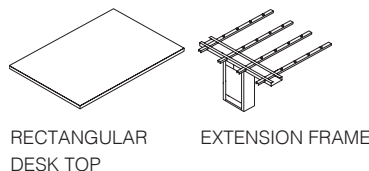

Accessories.

You may want to order these items.

RECTANGULAR DESK TOP	EXTENSION FRAME
JRET0808X08 *** **	Select between a cable tower or intermediate legs extension frame.
JRET0808X10 *** **	
JRET0808X12 *** **	
JRET0808X14 *** **	
JRET0808X16 *** **	
JRET0808X18 *** **	
JRET0808X20 *** **