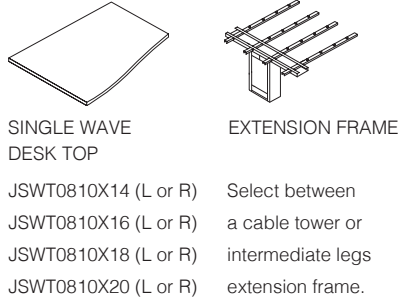

SINGLE WAVE DESK TOP	EXTENSION FRAME
JSWT0810X14 (L or R)	Select between a cable tower or intermediate legs extension frame.
JSWT0810X16 (L or R)	
JSWT0810X18 (L or R)	
JSWT0810X20 (L or R)	

740mm High B2B Desk Frame with 80x50 Legs.
Rectangular 80mm x 50mm legs. Single wave top.