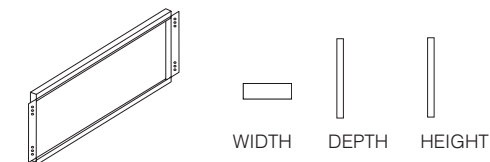

MFC Modesty Panels.
Includes brackets.

JMOD08*** **	800mm	N/a	317mm
JMOD10*** **	1000mm	N/a	317mm
JMOD12*** **	1200mm	N/a	317mm
JMOD14*** **	1400mm	N/a	317mm
JMOD16*** **	1600mm	N/a	317mm
JMOD18*** **	1800mm	N/a	317mm
JMOD20*** **	2000mm	N/a	317mm