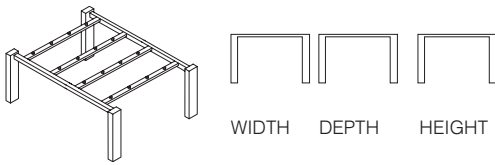

WIDTH	DEPTH	HEIGHT
JBD1620X14 *** 740R	1400mm	2050/1650	740mm
JBD1620X16 *** 740R	1600mm	2050/1650	740mm
JBD1620X18 *** 740R	1800mm	2050/1650	740mm
JBD1620X20 *** 740R	2000mm	2050/1650	740mm

Accessories.
You may want to order these items.