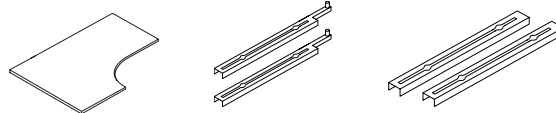

Accessories.

You need to order a top and either a rail or a clamp.

WORKSTATION DESK TOP	JUNISL/SCRSUPT *** CLAMP	STANDARD RAIL	MODESTY PANEL
JWSTO812X14L***	JUNISL/SCRSUPT ***	JSLIDERAILSET ***	Select a modesty panel. (plain, MFC or decorated)
JWSTO812X16L***	JUNISL/SCRSUPT ***	JSLIDERAILSET ***	
JWSTO812X18L***	JUNISL/SCRSUPT ***	JSLIDERAILSET ***	
JWSTO812X20L***	JUNISL/SCRSUPT ***	JSLIDERAILSET ***	
JWSTO812X14R***	JUNISL/SCRSUPT ***	JSLIDERAILSET ***	
JWSTO812X16R***	JUNISL/SCRSUPT ***	JSLIDERAILSET ***	
JWSTO812X18R***	JUNISL/SCRSUPT ***	JSLIDERAILSET ***	
JWSTO812X20R***	JUNISL/SCRSUPT ***	JSLIDERAILSET ***