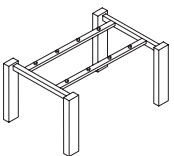

740mm High Single Desk Frame with 80x50 Legs.
Rectangular 80mm x 50mm legs.

	WIDTH	DEPTH	HEIGHT
JBS1010X14 *** 740R	1400mm	1000/800	740mm
JBS1010X16 *** 740R	1600mm	1000/800	740mm
JBS1010X18 *** 740R	1800mm	1000/800	740mm
JBS1010X20 *** 740R	2000mm	1000/800	740mm