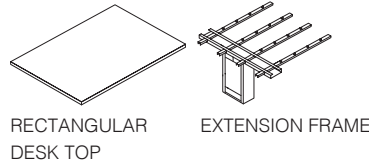

Accessories.

You may want to order these items.

RECTANGULAR DESK TOP	EXTENSION FRAME
JRET0808X08 *** **	Select between a cable tower or intermediate legs extension frame.
JRET0808X10 *** **	
JRET0808X12 *** **	
JRET0808X14 *** **	
JRET0808X16 *** **	
JRET0808X18 *** **	
JRET0808X20 *** **