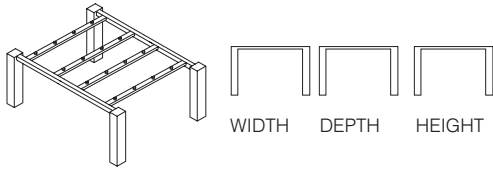

JOT BACK-TO-BACK DESKS

BACK-TO-BACK DESK FRAME FOR RECTANGULAR TOP

740mm High B2B Desk Frame with 100x100 Legs.

Square 100mm x 100mm legs.

	WIDTH	DEPTH	HEIGHT
JBD1616X08 *** 740S	800mm	1650mm	740mm
JBD1616X10 *** 740S	1000mm	1650mm	740mm
JBD1616X12 *** 740S	1200mm	1650mm	740mm
JBD1616X14 *** 740S	1400mm	1650mm	740mm
JBD1616X16 *** 740S	1600mm	1650mm	740mm
JBD1616X18 *** 740S	1800mm	1650mm	740mm
JBD1616X20 *** 740S	2000mm	1650mm	740mm