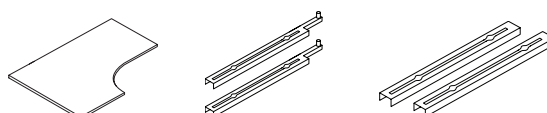

Accessories.

You need to order a top and either a rail or a clamp.

WORKSTATION DESK TOP	JUNISL/SCRSUPT *** CLAMP	STANDARD RAIL	MODESTY PANEL
JWSTO812X14L***	JUNISL/SCRSUPT ***	JSLIDERAILSET ***	Select a modesty panel. (plain, MFC or decorated)
JWSTO812X16L***	JUNISL/SCRSUPT ***	JSLIDERAILSET ***	
JWSTO812X18L***	JUNISL/SCRSUPT ***	JSLIDERAILSET ***	
JWSTO812X20L***	JUNISL/SCRSUPT ***	JSLIDERAILSET ***	
JWSTO812X14R***	JUNISL/SCRSUPT ***	JSLIDERAILSET ***	
JWSTO812X16R***	JUNISL/SCRSUPT ***	JSLIDERAILSET ***	
JWSTO812X18R***	JUNISL/SCRSUPT ***	JSLIDERAILSET ***	
JWSTO812X20R***	JUNISL/SCRSUPT ***	JSLIDERAILSET ***	

Single Cable Trays for Side-to-Side or Single Desks.

JCTRYSS08 ***	800mm
JCTRYSS10 ***	1000mm
JCTRYSS12 ***	1200mm
JCTRYSS14 ***	1400mm
JCTRYSS16 ***	1600mm
JCTRYSS18 ***	1800mm
JCTRYSS20 ***	2000mm