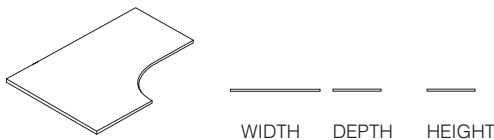

Corner Workstation Desk Tops.

Left handed (L) or right handed (R).

	WIDTH	DEPTH	HEIGHT
JWST0810X14L *** STD	1400mm	1000/800	25mm
JWST0810X16L *** STD	1600mm	1000/800	25mm
JWST0810X18L *** STD	1800mm	1000/800	25mm
JWST0810X20L *** STD	2000mm	1000/800	25mm
JWST0810X14R *** STD	1400mm	1000/800	25mm
JWST0810X16R *** STD	1600mm	1000/800	25mm
JWST0810X18R *** STD	1800mm	1000/800	25mm
JWST0810X20R *** STD	2000mm	1000/800	25mm