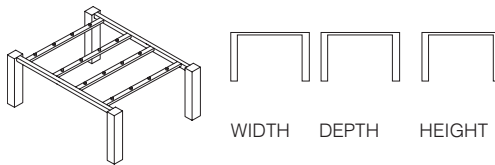

BACK-TO-BACK DESKS FOR DOUBLE WAVE TOPS

740mm High B2B Desk Frame with 100x100 Legs.
Square 80mm x 50mm legs. Double wave top.

	WIDTH	DEPTH	HEIGHT
JBD2020X14 *** 740S	1400mm	2050mm	740mm
JBD2020X16 *** 740S	1600mm	2050mm	740mm
JBD2020X18 *** 740S	1800mm	2050mm	740mm
JBD2020X20 *** 740S	2000mm	2050mm	740mm

Accessories.
You may want to order these items.