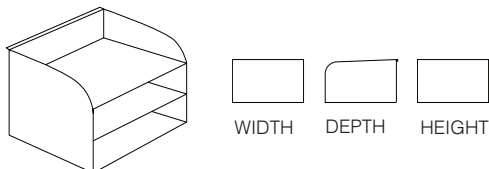

Screen Hung Shelf.

	WIDTH	DEPTH	HEIGHT
JACCPLSHELF450***	450mm	240mm	76mm
JACCPLSHELF600***	600mm	240mm	133mm

Screen Hung Shelf with 3 Compartments.

	WIDTH	DEPTH	HEIGHT
JACC3CSHELF***	600mm	240mm	150mm

Screen Hung Dispenser with 3 Loose Trays.

	WIDTH	DEPTH	HEIGHT
JACC3TDISP***	315mm	210mm	150mm

Screen Hung A4 Letter Tray.

JACCA4TW***	360mm	240mm	56mm
JACCA4TD***	240mm	360mm	56mm

Screen Hung Tray for Post.

JACCPIT***	268mm	140mm	56mm
------------	-------	-------	------