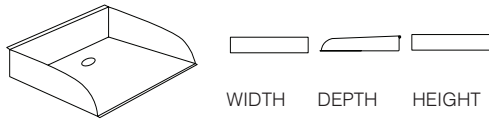

ACCESSORIES

Screen Hung Telephone Tray with Cable Outlet.

	WIDTH	DEPTH	HEIGHT
JACCTELTRAY***	234mm	273mm	44mm