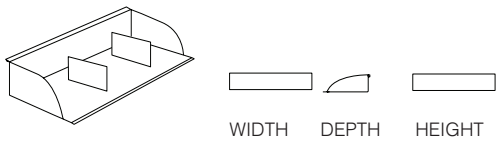

ACCESSORIES

Screen Hung Telephone Tray with Cable Outlet.

	WIDTH	DEPTH	HEIGHT
JACCTELTRAY***	234mm	273mm	44mm

Screen Hung Box File Holder.

	WIDTH	DEPTH	HEIGHT
JACC1BXFILE***	90mm	280mm	300mm
JACC2BXFILE***	180mm	280mm	300mm

Screen Hung Shelf.

	WIDTH	DEPTH	HEIGHT
JACCPLSHELF450***	450mm	240mm	76mm
JACCPLSHELF600***	600mm	240mm	133mm

Screen Hung Shelf with 3 Compartments.

	WIDTH	DEPTH	HEIGHT
JACC3CSHELF***	600mm	240mm	150mm

Screen Hung Dispenser with 3 Loose Trays.