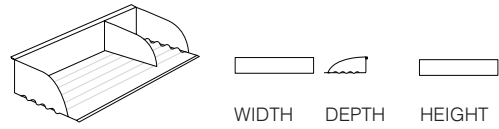

Screen Hung Shelf.

	WIDTH	DEPTH	HEIGHT
JACCPLSHELF450***	450mm	240mm	76mm
JACCPLSHELF600***	600mm	240mm	133mm

Screen Hung Shelf with 3 Compartments.

	WIDTH	DEPTH	HEIGHT
JACC3CSHELF***	600mm	240mm	150mm

Screen Hung Dispenser with 3 Loose Trays.

	WIDTH	DEPTH	HEIGHT
JACC3TDISP***	315mm	210mm	150mm

Screen Hung A4 Letter Tray.

JACCA4TW***	360mm	240mm	56mm
JACCA4TD***	240mm	360mm	56mm

Screen Hung Tray for Post.

JACCPIT***	268mm	140mm	56mm
------------	-------	-------	------