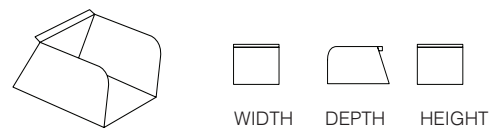

Screen Hung Mobile Phone Holder.

JACCMPH***	80mm	88mm	55mm