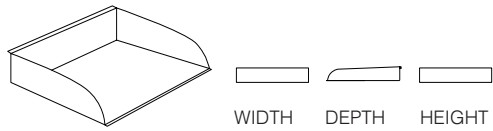

Screen Hung Shelf.

	WIDTH	DEPTH	HEIGHT
JACCPLSHELF450***	450mm	240mm	76mm
JACCPLSHELF600***	600mm	240mm	133mm

Screen Hung Shelf with 3 Compartments.

	WIDTH	DEPTH	HEIGHT
JACC3CSHELF***	600mm	240mm	150mm

Screen Hung Dispenser with 3 Loose Trays.

	WIDTH	DEPTH	HEIGHT
JACC3TDISP***	315mm	210mm	150mm

Screen Hung A4 Letter Tray.

JACCA4TW***	360mm	240mm	56mm
JACCA4TD***	240mm	360mm	56mm

Screen Hung Tray for Post.

JACCPIT***	268mm	140mm	56mm
------------	-------	-------	------