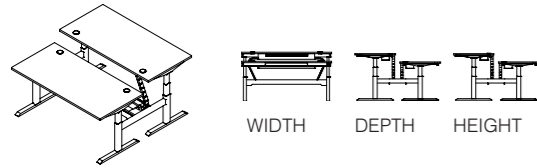

IMAGE CURRENTLY UNAVAILABLE

SPACING BRACKETS

CABLE SPINE

AUPB2BKRKTJWS	JUPSPINE***
AUPB2BKRKTJWS	JUPSPINE***
AUPB2BKRKTJWS	JUPSPINE***
AUPB2BKRKTJWS	JUPSPINE***

AUPB2BKRKTJWS	JUPSPINE***
AUPB2BKRKTJWS	JUPSPINE***
AUPB2BKRKTJWS	JUPSPINE***
AUPB2BKRKTJWS	JUPSPINE***

A-Up Back-to-Back Sit/Stand Desk with Cable Management. Fixed top. Anti-Collision as standard. I-Frame Leg with connecting rail, cable tray and translucent cable spines.

White/ Grey MFC			
AUP1416TRAYJWS ***	1370mm	1650mm	610mm - 1260mm
AUP1616TRAYJWS ***	1570mm	1650mm	610mm - 1260mm
AUP1816TRAYJWS ***	1770mm	1650mm	610mm - 1260mm
AUP2016TRAYJWS ***	1970mm	1650mm	610mm - 1260mm