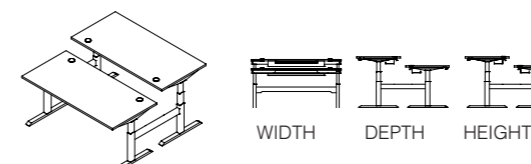

Grained MFC			
AUP1408JWS ***	1370mm	780mm	610mm - 1260mm
AUP1608JWS ***	1570mm	780mm	610mm - 1260mm
AUP1808JWS ***	1770mm	780mm	610mm - 1260mm
AUP2008JWS ***	1970mm	780mm	610mm - 1260mm

**Accessories.** You may want to order these items.

IMAGE CURRENTLY UNAVAILABLE

SPACING BRACKETS

CABLE SPINE

AUPSGLBRKTJWS	JUPSPINE***
AUPSGLBRKTJWS	JUPSPINE***
AUPSGLBRKTJWS	JUPSPINE***
AUPSGLBRKTJWS	JUPSPINE***

AUPSGLBRKTJWS	JUPSPINE***
AUPSGLBRKTJWS	JUPSPINE***
AUPSGLBRKTJWS	JUPSPINE***
AUPSGLBRKTJWS	JUPSPINE***

## /back-to-back

A-Up Back-to-Back Sit/Stand Desk. Fixed top. Anti-Collision as standard. I-Frame Leg with Connecting Rail.

White/ Grey MFC			
AUP1416JWS ***	1370mm	1650mm	610mm - 1260mm
AUP1616JWS ***	1570mm	1650mm	610mm - 1260mm
AUP1816JWS ***	1770mm	1650mm	610mm - 1260mm
AUP2016JWS ***	1970mm	1650mm	610mm - 1260mm