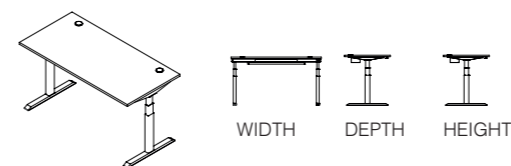

## HOW TO SPECIFY A-UP DESKING

CODE (For example: 'AUP1408' shown above)      FRAME COLOUR ('JWS' White Only)      MFC FINISH (For example: 'MOK')

For example, to specify a single 1370mm (w) x 780mm (d) x 610mm - 1260mm (h) A-Up desk. White MFC top and white I-frame leg (pictured above) the code would be AUP1408JWSWHM. When ordering a number of desks for a side-to-side configuration, please order an appropriate spacing bracket to ensure it's compliance to BS EN 527-2:2016.

## A-up sit/stand desk /single

A-Up Single Sit/Stand Desk. Fixed top. Anti-Collision as standard. I-Frame Leg.

White/ Grey MFC			
AUP1408JWS ***	1370mm	780mm	610mm - 1260mm
AUP1608JWS ***	1570mm	780mm	610mm - 1260mm
AUP1808JWS ***	1770mm	780mm	610mm - 1260mm
AUP2008JWS ***	1970mm	780mm	610mm - 1260mm